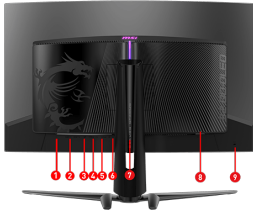

Dimension with Stand (W x D x H)	714 x 318 x 473 mm (28.1 x 12.5 x 18.6 inch)
Dimension without Stand (W x D x H)	714 x 123 x 423 mm (28.1 x 4.8 x 16.7 inch)
Weight (NW / GW)	8.4 kg (18.5 lbs) / 11.9 kg (26.2 lbs)
Carton Dimension (W X D X H)	975 x 185 x 513mm (38.4 x 7.2 x 20.2 inch)
Accessories	1x HDMI™ Cable (2.1), 1x DisplayPort Cable (1.4a), 1x Power Cord (C13), 1x Quick Guide, 1x USB Type-B to A Cable, 4x VESA Wall Mount Screw
Note	HDMI™: 3840 x 2160 (Up to 240Hz) DisplayPort: 3840 x 2160 (Up to 240Hz) Type-C: 3840 x 2160 (Up to 240Hz) Support: HDMI™ CEC, KVM, PIP/PBP

CONNECTIONS

1. 2x HDMI™ 2.1 (UHD@240Hz)
2. 1x DisplayPort 1.4a
3. 1x Type-C (DP alt.) w/ 98W PD
4. 2x USB 2.0 Type-A
5. 1x USB 2.0 Type-B
6. Headphone-out
7. 5-Way Navigator
8. AC-in
9. Kensington Lock