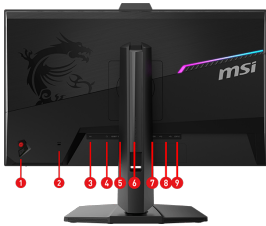

Adjustment (Height)	0 ~ 130 mm
Kensington Lock	Yes
VESA Mounting	100 x 100 mm
Dimension with Stand (W x D x H)	614.3 x 227.9 x 422.2 mm (24.19 x 8.97 x 16.62 inch)
Dimension without Stand (W x D x H)	614.3 x 75.1 x 381.7 mm (24.19 x 2.96 x 15.03 inch)
Weight (NW / GW)	6.4 kg (14.11 lbs) / 9.9 kg (21.83 lbs)
Carton Dimension (W X D X H)	850 x 148 x 475 mm (33.46 x 5.83 x 18.70 inch)
Accessories	1x DisplayPort Cable (1.4a), 1x HDMI™ Cable (2.1), 1x USB Type-B to A Cable, 1x USB Micro-B to Type-A Cable, 1x Power Cord (C5), 1x AC Adaptor, 1x Quick Guide, 4x VESA Wall Mount Screw
Note	HDMI™: 2560 x 1440 (Up to 120Hz) DisplayPort: 2560 x 1440 (Up to 360Hz) Not supported: HDMI™ CEC, PIP/PBP, KVM

CONNECTIONS

1. 5-Way Navi Key
2. Kensington Lock
3. DC-in
4. Headphone-out
5. 2x HDMI™ 2.1 (WQHD@120Hz)
6. DisplayPort 1.4a (HBR3)
7. USB 5Gbps Type-B
8. 3x USB 5Gbps Type-A
9. USB 2.0 Micro-B (FW Update only)