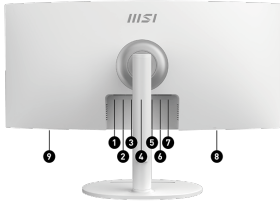

CERTIFICATES	CB/CE PC, Mac, PS5™, PS4™, Xbox, Mobile, Notebook
VIDEO INPUT COMPATIBILITY	*All trademarks and the registered trademarks are the property of their respective owners.
ACCESSORIES	1x DisplayPort 1.2a cable, 1x USB 3.2 Gen 1 Type-B to A cable, 1x Power Adaptor, 1x Power Cord, 1x Quick Guide, 4x VESA Wall Mount Screws
Note	HDMI™: 3440 x 1440 (Up to 100Hz) DisplayPort: 3440 x 1440 (Up to 120Hz) Type-C: 3440 x 1440 (Up to 120Hz) HDMI™ CEC Support Adobe RGB, DCI-P3 and sRGB follow CIE1976 Standard

CONNECTIONS

1. 1x DC Jack
2. 1x Headphone-out
3. 2x HDMI 2.0b
4. 1x DisplayPort 1.4a
5. 1x Type-C (DP Alt.) w/ 98W PD
6. 1x USB 5Gbps Type-B
7. 2x USB 5Gbps Type-A
8. 1x Kensington Lock
9. OSD Button