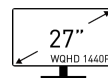

## SPECIFICATIONS

<b>PANEL SIZE</b>	27"
<b>PANEL RESOLUTION</b>	1920 x 1080 (FHD)
<b>REFRESH RATE</b>	75Hz
<b>RESPONSE TIME</b>	5ms
<b>PANEL TYPE</b>	IPS
<b>BRIGHTNESS (NITS)</b>	250 cd/m2
<b>VIEWING ANGLE</b>	178°(H) / 178°(V)
<b>ASPECT RATIO</b>	16:9
<b>CONTRAST RATIO</b>	1000:1 (TYP)
<b>sRGB</b>	100% (CIE 1976)
<b>ACTIVE DISPLAY AREA (MM)</b>	597.888(H) x 336.312(V)
<b>PIXEL PITCH (H X V)</b>	0.3114(H) x 0.3114(V)
<b>SURFACE TREATMENT</b>	Anti-glare
<b>DISPLAY COLORS</b>	16.7M
<b>COLOR BIT</b>	8 bits
<b>VIDEO PORTS</b>	1x HDMI (2.0b), 1x DisplayPort (1.2a), 1x Type C (DP Alternate) with 65W power delivery
<b>USB Ports</b>	1x USB 2.0 Type B, 2x USB 2.0 Type A
<b>AUDIO PORTS</b>	1x Headphone-out
<b>KENSINGTON LOCK</b>	Yes
<b>SPEAKER</b>	2x 2W
<b>VESA MOUNTING</b>	75 x 75 mm
<b>POWER TYPE</b>	External Adaptor (19V 5.79A)
<b>POWER INPUT</b>	100~240V, 50~60Hz
<b>ADJUSTMENT (TILT)</b>	-5° ~ 20°
<b>ADJUSTMENT (SWIVEL)</b>	-30° ~ 30°
<b>ADJUSTMENT (PIVOT)</b>	-90° ~ 90°
<b>ADJUSTMENT (HEIGHT)</b>	0 ~ 110mm
<b>DIMENSION (W X H X D)</b>	613.5 x 401.5 x 200.81 mm (24.15 x 15.81 x 7.91 inch)
<b>CARTON DIMENSION (W X H X D)</b>	893 x 167 x 464 mm (35.16 x 6.57 x 18.27 inch)
<b>WEIGHT (NW / GW)</b>	5.85 kg (12.90 lbs) / 8.1 kg (17.86 lbs)
<b>Compatibility</b>	PC, Mac, PS5™, PS4™, Xbox, Mobile, Notebook * All trademarks and the registered trademarks are the property of their respective owners.

### 27" WQHD 1440P

View your applications, spreadsheets and more with a perfect 27 inches screen with a breathtaking viewing experience that comes with WQHD resolution