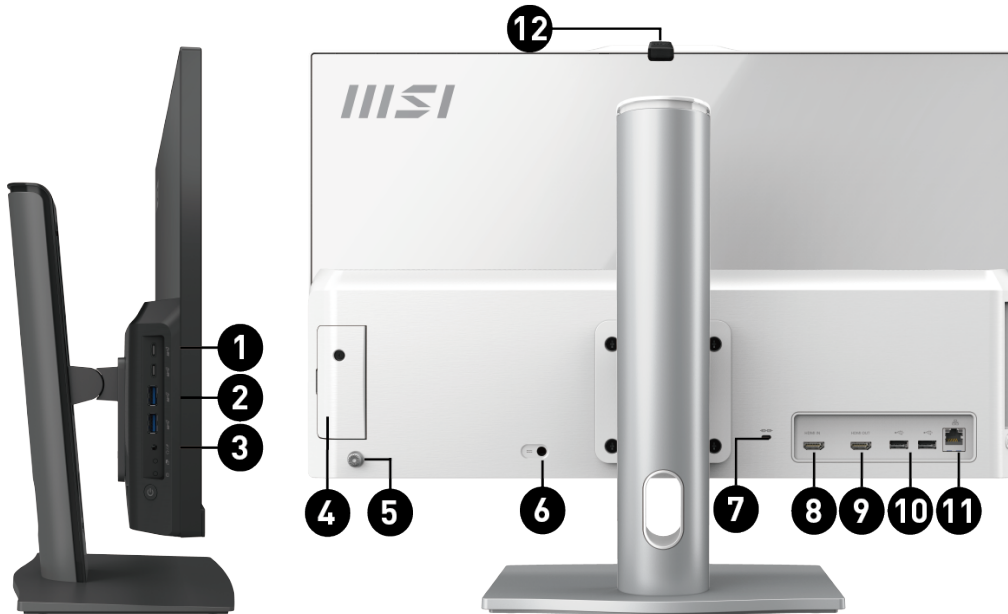

USB 3.2 Gen 2 Type C & Type A

Get all the performance benefits from USB 3.2 combined with the convenience of the reversible USB Type-C connector and universal Type-A.

VESA Mountable

To be mounted on the wall of your office & home with a VESA standard design which can make it completely invisible on a desk.

Instant Display

When devices are connected to the HDMI™ -in port, the monitor will be turn on immediately without booting up the system.

MSI Cloud Center

MSI Cloud Center app brings you a private cloud and helps backup files of your mobile devices (Android & iOS)

CONNECTIONS

- | | |
|---|-------------------------------|
| 1. 2x USB3.2 Gen 2 Type C | 2. 2x USB3.2 Gen 2 Type A |
| 3. 1x Mic-in/Headphone-out combo | 4. 1x Switchable 2.5" Storage |
| 5. 5-Way Navigator | 6. 1x DC-in |
| 7. 1x Kensington Lock | 8. 1x HDMI™ in |
| 9. 1x HDMI™ out (supports 4K @60Hz as specified in HDMI™ 2.1) | 10. 2x USB 2.0 Type A |
| 11. 1x RJ45 LAN | 12. 1x Removable Webcam Cover |