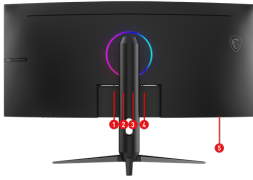

Dimension without Stand (W x D x H)	808.60 x 119.67 x 363.95 mm (31.8 x 4.7 x 14.3 inch)
Weight (NW / GW)	6.95 kg (15.3 lbs) / 10.75 kg (23.7 lbs)
Carton Dimension (W X D X H)	918 x 214 x 489 mm (36.1 x 8.4 x 19.2 inch)
Accessories	1x DisplayPort Cable (1.4a), 1x Power Cord (C13), 1x AC Adaptor, 1x Quick Guide, 4x VESA Screw
Note	HDMI™: 3440 x 1440 (Up to 100Hz) DisplayPort: 3440 x 1440 (Up to 200Hz) Support: HDMI™ CEC; PIP/PBP; Non Support: KVM

CONNECTIONS

1. 2x HDMI™ 2.0b (UWQHD@100Hz)
2. DisplayPort 1.4a (HBR3)
3. Headphone out
4. DC-in
5. Kensington lock