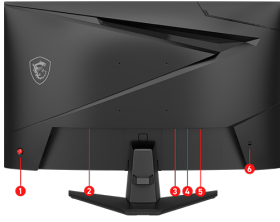

0.5ms (GtG, Min.) Response Time

Eliminate screen tearing and choppy frame rates with 0.5ms (GtG, Min.) Response Time.

HDR Ready

Enhance eye-catching details through adjustments in contrast and shadows.

Kensington Lock	Yes
VESA Mounting	100 x 100 mm
Dimension with Stand (W x D x H)	611.5 x 249.7 x 439.1 mm (24.07 x 9.83 x 17.29 inch)
Dimension without Stand (W x D x H)	611.5 x 101.8 x 366.1 mm (24.07 x 4.01 x 14.41 inch)
Weight (NW / GW)	4.6 kg (10.14 lbs) / 6.85 kg (15.1 lbs)
Carton Dimension (W X D X H)	686 x 157 x 442 mm (27.01 x 6.18 x 17.4 inch)
Accessories	1x DisplayPort cable (1.4a), 1x Power Cord (C13), 1x Quick Guide
Note	HDMI™: 2560 x 1440 (Up to 144Hz) DisplayPort: 2560 x 1440 (Up to 180Hz) Support: HDMI™ CEC, PIP/PBP; Non Support: KVM

CONNECTIONS

1. 5-Way Navigator
2. 2x HDMI™ 2.0b (WQHD@144Hz)
3. DisplayPort 1.4a (HBR3)
4. Headphone-out
5. AC-in
6. Kensington Lock