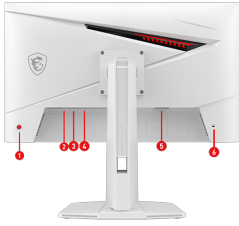

DisplayHDR

Console Mode

Optimized for seamless compatibility with gaming consoles like PS5 and Xbox Series X|S.

Carton Dimension (W X D X H)	820 x 148 x 460 mm (32.2 x 5.8 x 18.1 inch)
Accessories	1x DisplayPort Cable (1.4a), 1x Power Cord (C13), 1x Quick Guide, 4x Stand Screw
Note	HDMI™: 2560 x 1440 (Up to 320Hz) DisplayPort: 2560 x 1440 (Up to 320Hz) Support: HDMI™ CEC, PIP/PBP; Non Support: KVM

CONNECTIONS

1. 5-Way Navi Key
2. 2x HDMI™ 2.1 (WQHD@320Hz)
3. DisplayPort 1.4a
4. Headphone-out
5. AC-in
6. Kensington Lock