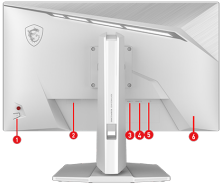

Dimension with Stand (W x D x H)	613.5 x 227.9 x 406.3 mm (24.1 x 8.9 x 16 inch)
Dimension without Stand (W x D x H)	613.5 x 57 x 365.4 mm (24.1 x 2.4 x 14.2 inch)
Weight (NW / GW)	6.9 kg (15.2 lbs) / 9.3 kg (20.5 lbs)
Carton Dimension (W X D X H)	840 x 148 x 475 mm (33 x 5.8 x 18.7 inch)
Accessories	1x DisplayPort Cable (1.4a), 1x Power Cord (C13), 1x Quick Guide, 4x Stand Screw
Note	HDMI™: 2560 x 1440 (Up to 144Hz) DisplayPort: 2560 x 1440 (Up to 200Hz) Support: HDMI™ CEC, PIP/PBP; Non Support: KVM

CONNECTIONS

1. 5-Way Navi Key
2. AC-in
3. DisplayPort 1.4a
4. 2x HDMI™ 2.1 (WQHD@200Hz)
5. Headphone-out
6. Kensington Lock