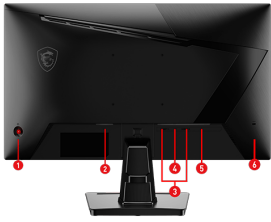

Weight (NW / GW)	3.25 kg (7.1 lbs) / 4.75 kg (10.4 lbs)
Carton Dimension (W X D X H)	630 x 125 x 404 mm (24.8 x 4.9 x 15.9 inch)
Accessories	1x HDMI™ Cable (2.0), 1x Power Cord (C13), 1x Quick Guide, 4x Stand Screw
Note	HDMI™: 1920 x 1080 (Up to 200Hz) DisplayPort: 1920 x 1080 (Up to 200Hz) Support: HDMI™ CEC; Non Support: KVM, PIP/PBP

CONNECTIONS

1. 5-Way Navi Key
2. AC-in
3. 2x HDMI™ 2.0b (FHD@200Hz)
4. DisplayPort 1.2a
5. Headphone-out
6. Kensington Lock