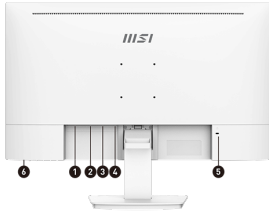

Note

HDMI™: 2560 x 1440 (Up to 100Hz)
DisplayPort: 2560 x 1440 (Up to 100Hz)
Adaptive Sync Support
*Adobe RGB, DCI-P3 and sRGB follow
CIE1976 Standard

CONNECTIONS

1. 2x HDMI™ (2.0b)
2. 1x DP (1.2a)
3. 1x Headphone-out
4. 1x DC Jack 1x Kensington Lock
5. OSD Button