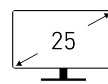

FEATURES

Broadened Display

View your applications, spreadsheets and more with a perfect screen size for work desk that aligns with the visual's comfort zone.