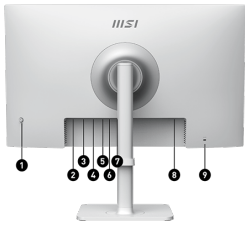

WEIGHT (NW / GW)	6.55 kg (14.44 lbs) / 9.75 kg (21.50 lbs)
CERTIFICATES	CB/CE
VIDEO INPUT COMPATIBILITY	PC, Mac, PS5™, PS4™, Xbox, Mobile, Notebook *All trademarks and the registered trademarks are the property of their respective owners.
ACCESSORIES	1x HDMI Cable (2.0), 1x Type-C Cable (3.2 Gen 1), 1x USB Type-B to A Cable (3.2 Gen 1), 1x Power Cord, 1x Quick Guide, 4x VESA Wall Mount Screw
Note	HDMI™ : 3840 x 2160 (Up to 60Hz) DisPlayPort: 3840 x 2160 (Up to 60Hz) Type-C: 3840 x 2160 (Up to 60Hz) Delta-E (ΔE) ≤ 2

CONNECTIONS

1. 5-way Navigator
2. 1x Headphone-out
3. 2x HDMI™ 2.0b (UHD@60Hz)
4. 1x DisplayPort 1.4a
5. 1x Type-C (DP alt.) w/ 98W PD
6. 1x USB 5Gbps Type-B
7. 3x USB 5Gbps Type-A
8. AC-in
9. Kensington Lock