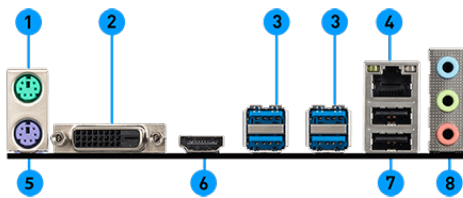

SPECIFICATIONS

Model Name	B450M-A PRO MAX
CPU Support	Supports 1st, 2nd and 3rd Gen AMD® Ryzen™ / Ryzen™ with Radeon™ Vega Graphics and 2nd Gen AMD® Ryzen™ with Radeon™ Graphics / Athlon™ with Radeon™ Vega Graphics and A-series / Athlon™ X4 Desktop Processors for Socket AM4
CPU Socket	Socket AM4
Chipset	AMD® B450 Chipset
Graphics Interface	1 x PCI-E 3.0 x16 slot
Display Interface	DVI-D, HDMI™ - Requires Processor Graphics
Memory Support	2 DIMMs, Dual Channel DDR4 up to 3200(OC) MHz
Expansion Slots	1 x PCI-E 2.0 x1 slot
Storage	1x Turbo M.2 slot + 4 x SATA 6Gb/s
USB ports	6 x USB 3.2 Gen1 + 6 x USB 2.0
LAN	Realtek® 8111H Gigabit LAN
Audio	8-Channel(7.1) HD Audio with Audio Boost

FEATURES

- Turbo M.2**
 Delivering Speeds Up to 32Gb/s
- AMD Turbo USB 3.2 Gen1**
 Powered by AMD, ensure an uninterrupted connection with more stability and fastest USB speeds.
- Core Boost**
 With premium layout and fully digital power design to support more cores and provide better performance.
- Audio Boost**
 Reward your ears with studio grade sound quality for the most immersive audio experience.
- DDR4 Boost**
 Advanced technology to deliver pure data signals for the best gaming performance and stability.

CONNECTIONS

- | | |
|------------------|------------------------|
| 1. Mouse | 2. DVI-D Port |
| 3. USB 3.2 Gen1 | 4. LAN Port |
| 5. Keyboard | 6. HDMI™ Port |
| 7. USB 2.0 Ports | 8. HD Audio Connectors |