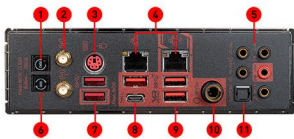

msi

MOTHERBOARD
MEG X570 GODLIKE
ONE BOARD TO RULE THEM ALL

SPECIFICATIONS

| | |
|---------------------------|---|
| Model Name | MEG X570 GODLIKE |
| CPU Support | Supports 2nd and 3rd Gen AMD Ryzen™ / Ryzen™ with Radeon™ Vega Graphics and 2nd Gen AMD Ryzen™ with Radeon™ Graphics Desktop Processors |
| CPU Socket | Socket AM4 |
| Chipset | AMD® X570 Chipset |
| Graphics Interface | 4 x PCI-E 4.0 x16 slots Supports 2-way SLI / 4-way CrossFire |
| Memory Support | 4 DIMMs, Dual Channel DDR4 |
| Storage | 3 x Lightning Gen 4 M.2 slots 6 x SATA 6Gb/s ports |
| USB Ports | 5 x USB 3.2 (Gen2, 3A+2C) + 6 x USB 3.2 (Gen1) + 4 x USB 2.0 |
| LAN | Killer™ E3000 2.5G LAN, Killer™ E2600 Gigabit LAN |
| Wi-Fi / BT | Killer™ Wi-Fi 6 AX1650 |
| Audio | 8-Channel (7.1) HD Audio with XTREME AUDIO DAC |

CONNECTIONS

1. Clear CMOS Button
2. Wi-Fi / Bluetooth Antenna Connectors
3. PS/2 GAMING Device Port
4. Killer 2.5G + Killer Gigabit LAN
5. HD Audio Connectors
6. Flash BIOS Button
7. USB 3.2 Gen1 Ports
8. USB 3.2 Gen2 Ports Type-A+C
9. USB 3.2 Gen2 Ports
10. 6.3mm headphone
11. Optical S/PDIF-Out