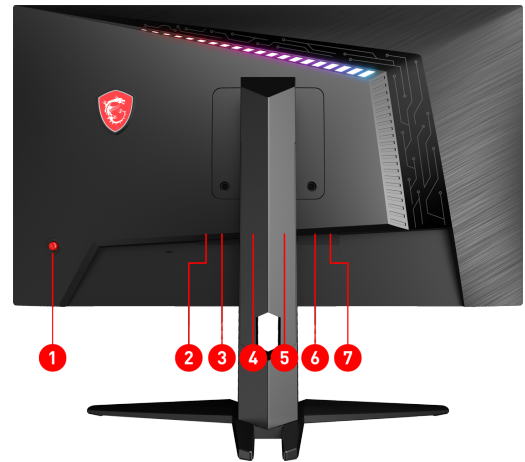

CONNECTIONS

1. 5-way joystick navigator	5. 1x Display Port (1.2a)
2. 1x DC jack	6. 2x HDMI (2.0)
3. 1x USB 2.0 Type B	7. 1x Earphone out
4. 2x USB 2.0 Type A