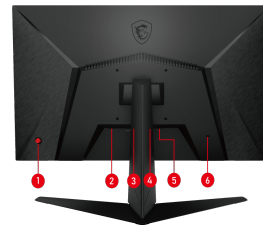

### CONNECTIONS

- 1. 5-way joystick navigator
- 2. 1x DC jack
- 3. 2x HDMI (1.4b)
- 4. 1x Display Port (1.2a)
- 5. 1x Earphone out
- 6. 1x Kensington lock