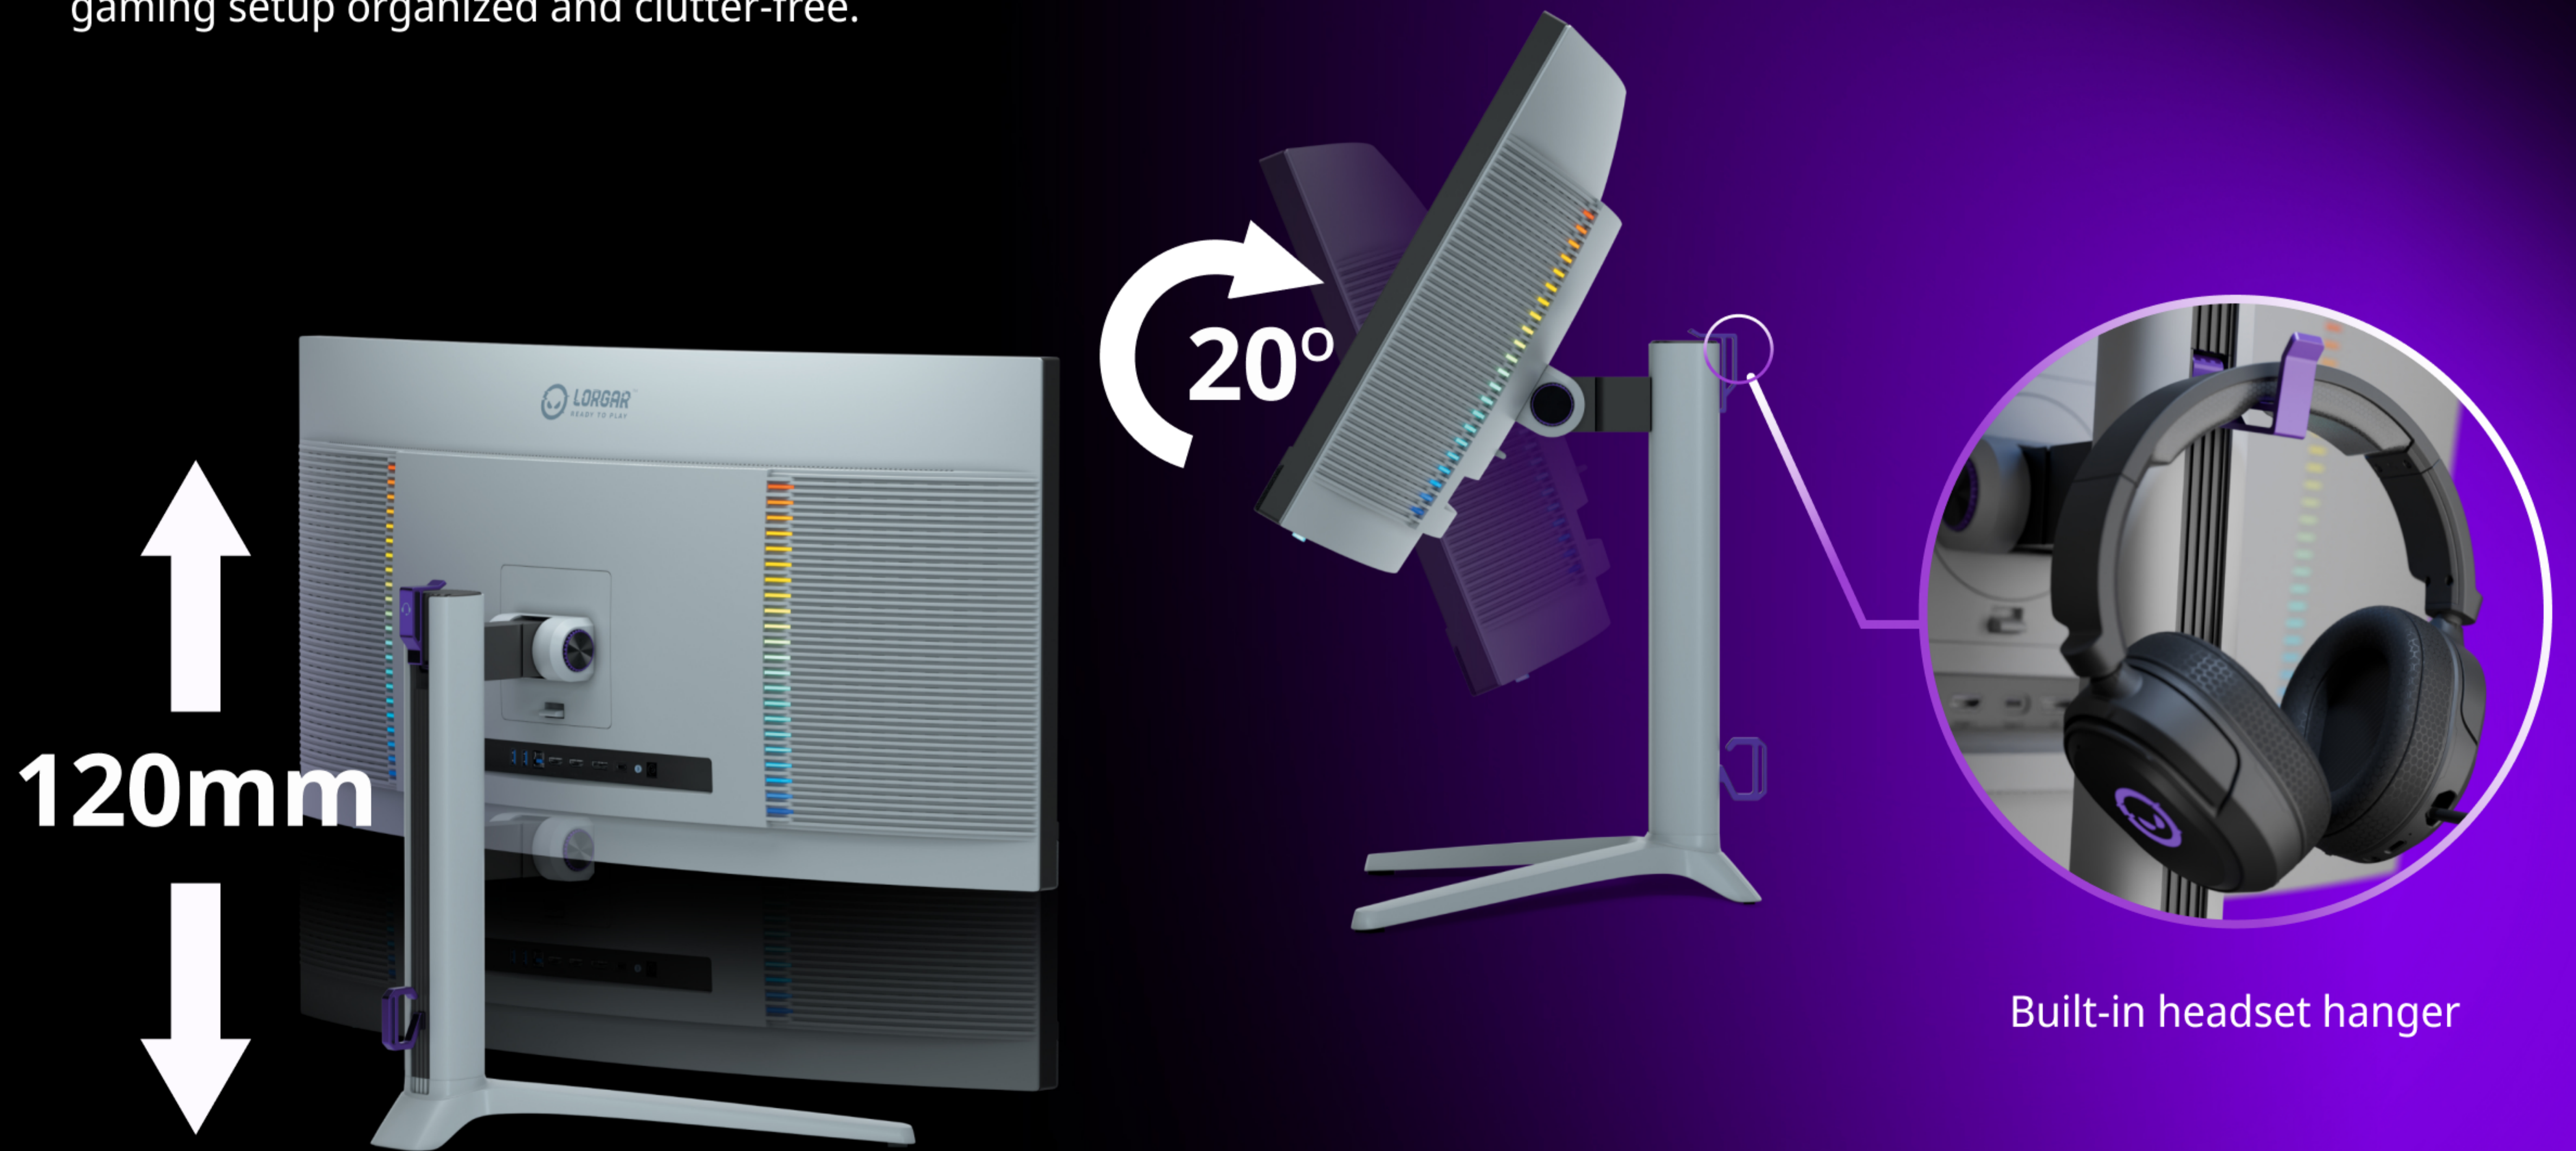

POWERFUL AUDIO

Immerse yourself in the action with built-in front speakers and rich audio output. The powerful 2.1-channel speaker system delivers clear, crisp sound, making games and movies more engaging and enjoyable.

ERGONOMIC DESIGN

The fully adjustable stand provides maximum comfort and flexibility. You can easily tilt, swivel, and adjust the monitor's height to match your needs. No more eye strain and fatigue during long gaming sessions! The built-in headset hanger also helps keep your gaming setup organized and clutter-free.

TECHNICAL FEATURES

Screen size

Refresh rate

Resolution: 3440×1440

Peak brightness

Backlight type:
MiniLED 2304 local dimming zones

Built-in front 2.1 audio system

Large curvature