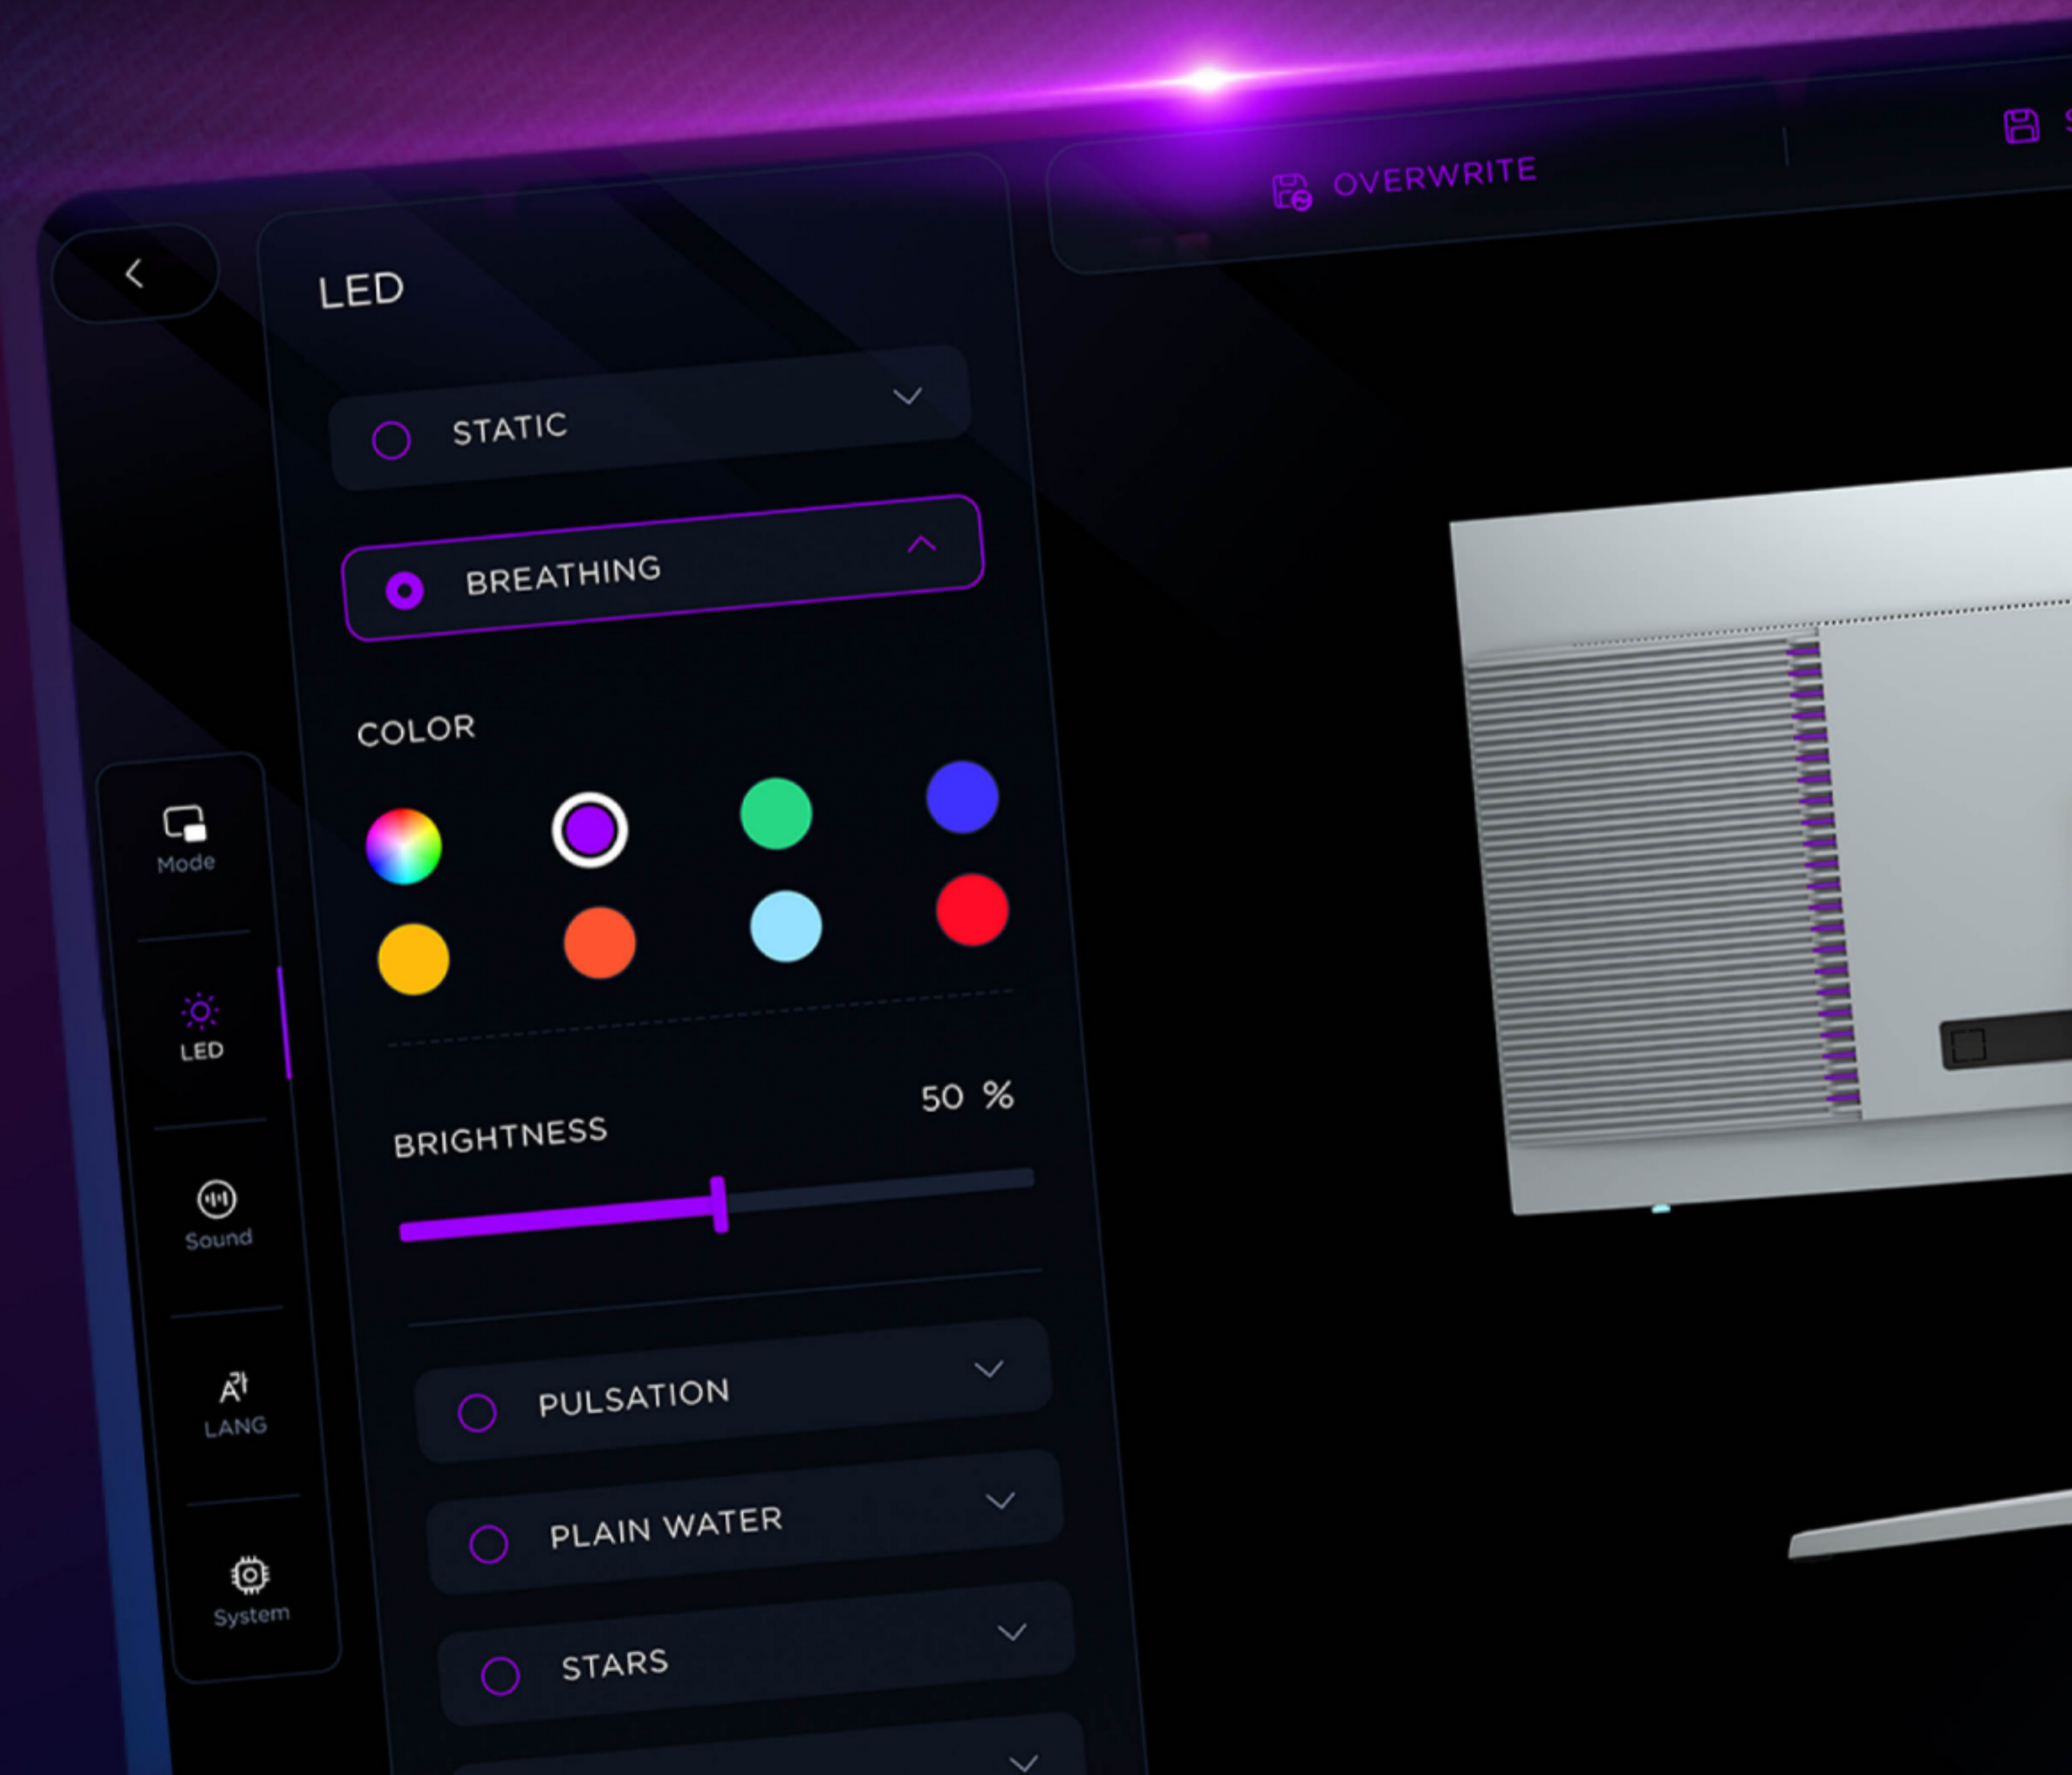

CURVED DESIGN

1500R curvature creates a more immersive viewing experience by drawing your eyes closer to the center of the screen. This reduces peripheral distractions and helps you focus on the action, making games feel more cinematic. The design also reduces eye strain by minimizing distortion at the edges of the screen.

MINI LED BACKLIGHT

The 34MP1 features a MiniLED backlight with 2304 local dimming zones, allowing for precise control of light intensity in different screen areas.

LORGAR PLATFORM

Take control of your gaming experience with the LORGAR PLATFORM. This software allows you to customize lighting effects, adjust monitor settings, and access exclusive gaming features, such as crosshair overlays and FPS counters.