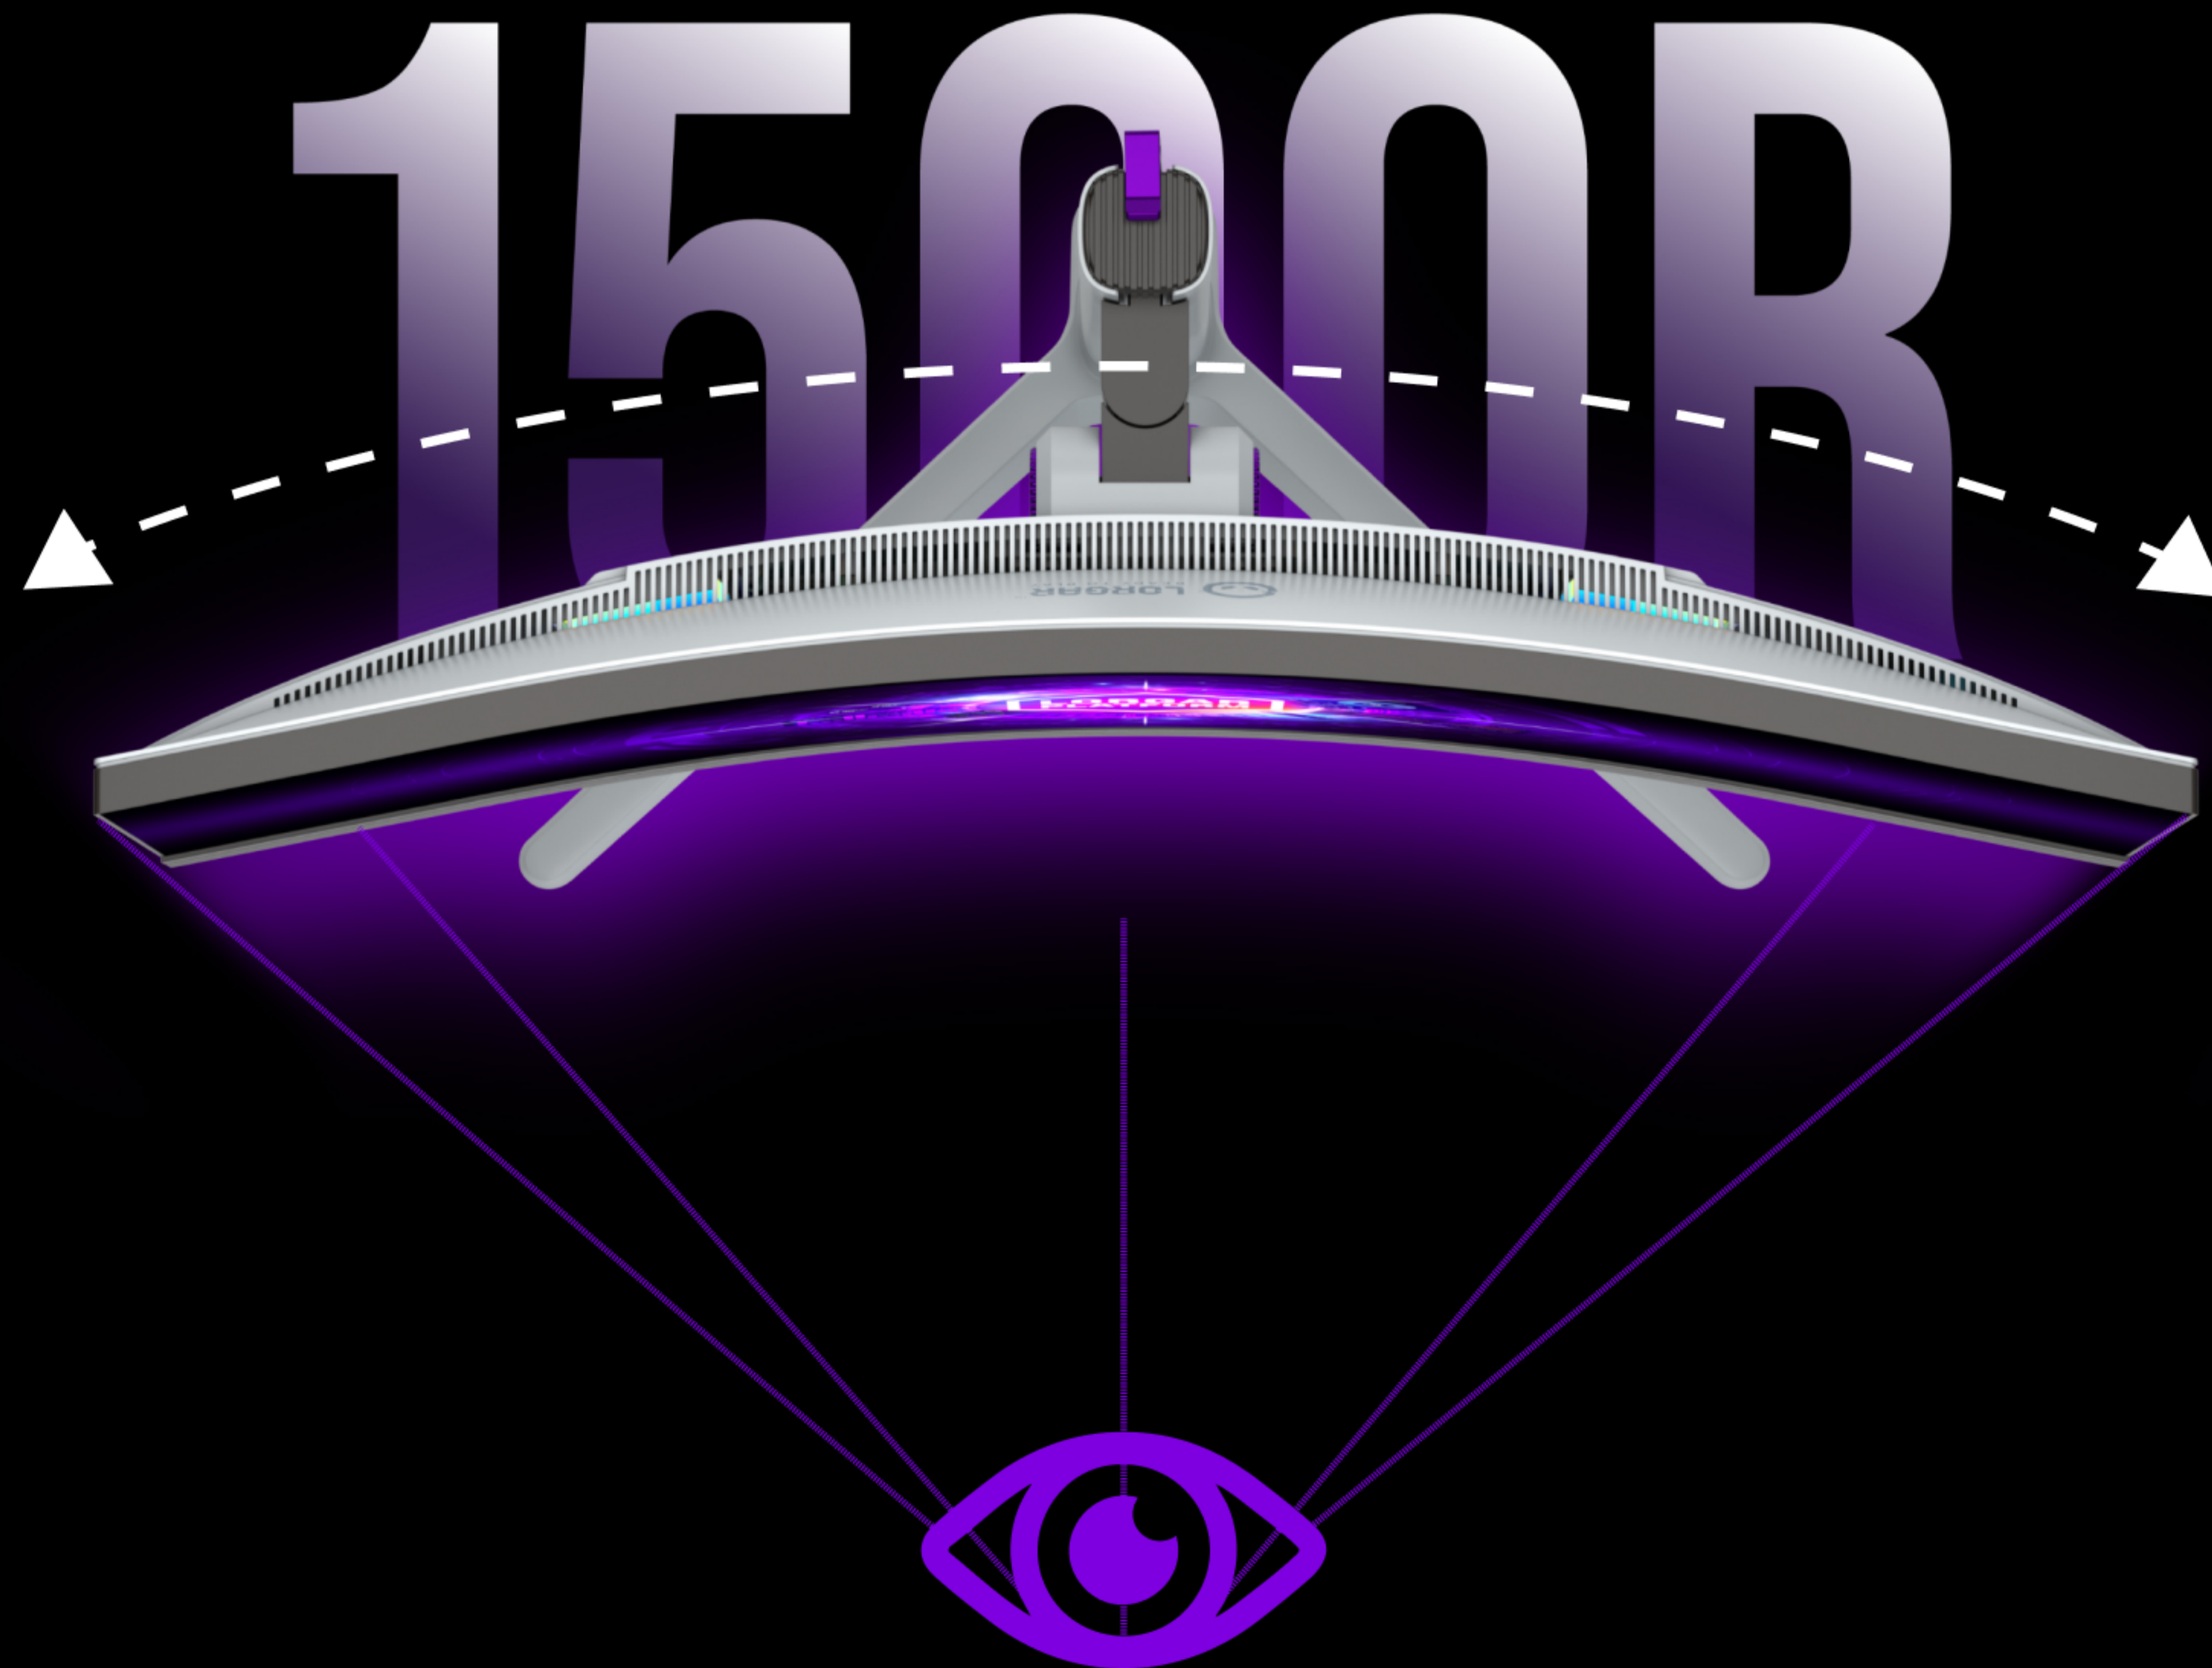

34MP1

Gaming Monitor Pro

34MP1 Gaming Monitor Pro

Experience gaming on a grand scale with the Gaming Monitor Pro 34MP1.

Its display offers a captivating curved design that draws you into the heart of the action. With a 21:9 aspect ratio on a 34-inch curved monitor, every battle, adventure, and cinematic experience feels realer than ever before.

Whether you're a seasoned gamer or a casual enthusiast, the Gaming Monitor Pro 34MP1 is designed to deliver an exceptional gaming experience with its rapid 180 Hz refresh rate and 1 ms response time, ensuring instant response to any on-screen action.

The 34MP1 is all about exceptional performance, stunning visuals, and crisp audio. It's designed to deliver a gaming experience that will leave you wanting more.

● LRG-34MP1W180C-GY | black/milky grey | 5291485016777

CURVED DESIGN

1500R curvature creates a more immersive viewing experience by drawing your eyes closer to the center of the screen. This reduces peripheral distractions and helps you focus on the action, making games feel more cinematic. The design also reduces eye strain by minimizing distortion at the edges of the screen.