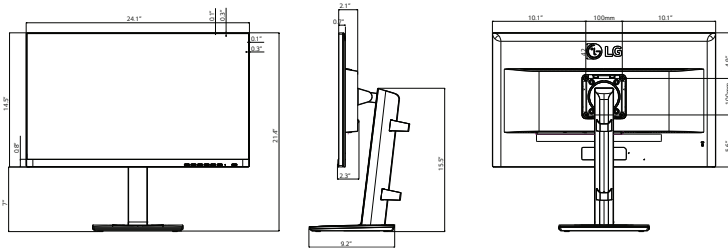

BK750Y

IPS Multi-tasking Monitor

▶ 27BK750Y-B

27" class (27" diag)

▶ 24BK750Y-B

24" class (23.8" diag)

27BK750Y

24BK750Y

PANEL	MODEL	27BK750Y-B	24BK750Y-B
	Size	27" Class (27" diag)	24" Class (23.8" diag)
	Panel Type	IPS	
	Color Gamut (CIE1976)	72%	
	Color Depth (Number of Colors)	16.7M	
	Pixel Pitch (mm)	0.3114 x 0.3114	0.2745 x 0.2745
	Aspect Ratio	16:9	
	Resolution	1920 x 1080	
	Brightness(Typ.)	250 cd/m2	
	Contrast Ratio(Original) (DFC)	1000 : 1	
	Response Time (GTG)	5ms	
	Viewing Angle (CR± 10)	178 / 178	
	Surface treatment (Glare/Non Glare)	Anti Glare ,3H	
SIGNAL (INPUT)	DVI	Yes	
	DisplayPort	Yes (1.2)	
	HDMI	Yes (1.4)	
	[Jack Location]	Vertical	
	DisplayPort Out	Yes	
	PC Audio In	Yes	
	[Jack Location]	Vertical	
	Headphone Out	Yes	
	[Jack Location]	Vertical	
	USB	USB 3.0 (1 up 4 down, one for quick charging)	
Speaker	Type 2ch Stereo		
Audio output (watt)	1.2W x 2		
POWER	Type	Built-in	
	Input	100-240V (50/60Hz)	
	Output	52W	
	Normal On (EPA)	20.3W	17.1W
	Normal On (typ. / outgoing)	28W	23W
	Sleep Mode (Max)	0.5W	
DC Off (Max)	0.003W		