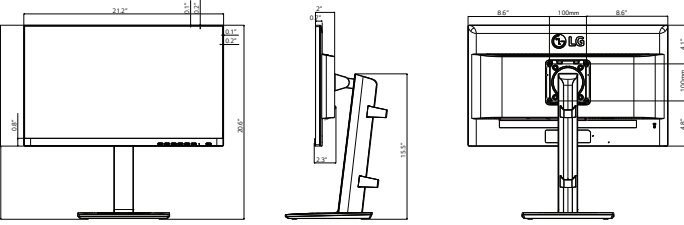

BK750Y

IPS Multi-tasking Monitor

▶ 27BK750Y-B

27" class (27" diag)

▶ 24BK750Y-B

24" class (23.8" diag)

27BK750Y

24BK750Y

PANEL	MODEL	27BK750Y-B	24BK750Y-B
	Size	27" Class (27" diag)	24" Class (23.8" diag)
	Panel Type	IPS	
	Color Gamut (CIE1976)	72%	
	Color Depth (Number of Colors)	16.7M	
	Pixel Pitch (mm)	0.3114 x 0.3114	0.2745 x 0.2745
	Aspect Ratio	16:9	
	Resolution	1920 x 1080	
	Brightness(Typ.)	250 cd/m2	
	Contrast Ratio(Original) (DFC)	1000 : 1	
	Response Time (GTG)	5ms	
	Viewing Angle (CR± 10)	178 / 178	
	Surface treatment (Glare/Non Glare)	Anti Glare ,3H	
SIGNAL (INPUT)	DVI	Yes	
	DisplayPort	Yes (1.2)	
	HDMI	Yes (1.4)	
	[Jack Location]	Vertical	
	DisplayPort Out	Yes	
	PC Audio In	Yes	
	[Jack Location]	Vertical	
	Headphone Out	Yes	
	[Jack Location]	Vertical	
	USB	USB 3.0 (1 up 4 down, one for quick charging)	
Speaker	Type 2ch Stereo		
Audio output (watt)	1.2W x 2		
POWER	Type	Built-in	
	Input	100-240V (50/60Hz)	
	Output	52W	
	Normal On (EPA)	20.3W	17.1W
	Normal On (typ. / outgoing)	28W	23W
	Sleep Mode (Max)	0.5W	
DC Off (Max)	0.003W		