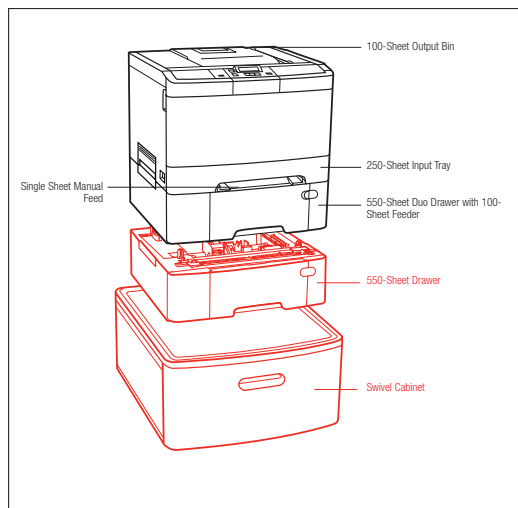

Lexmark C546dtn

Part #	Model
26C0141	Lexmark C546dtn
Part #	Laser Toner/Print Cartridge
C546U1KG	C546, X546 Black Extra High Yield Return Program Toner Cartridge
C544X1CG	C544, X544 Cyan Extra High Yield Return Programme Toner Cartridge (4K)
C544X1MG	C544, X544 Magenta Extra High Yield Return Programme Toner Cartridge (4K)
C544X1YG	C544, X544 Yellow Extra High Yield Return Programme Toner Cartridge (4K)
C540H1KG	C54x, X54x Black High Yield Return Programme Toner Cartridge (2.5K)
C540H1CG	C54x, X54x Cyan High Yield Return Programme Toner Cartridge (2K)
C540H1MG	C54x, X54x Magenta High Yield Return Programme Toner Cartridge (2K)
C540H1YG	C54x, X54x Yellow High Yield Return Programme Toner Cartridge (2K)
C540A1KG	C54x, X54x Black Return Programme Toner Cartridge (1K)
C540A1CG	C54x, X54x Cyan Return Programme Toner Cartridge (1K)
C540A1MG	C54x, X54x Magenta Return Programme Toner Cartridge (1K)
C540A1YG	C54x, X54x Yellow Return Programme Toner Cartridge (1K)
C546U2KG	C546, X546 Black Extra High Yield Toner Cartridge
C544X2CG	C544, X544 Cyan Extra High Yield Toner Cartridge (4K)
C544X2MG	C544, X544 Magenta Extra High Yield Toner Cartridge (4K)
C544X2YG	C544, X544 Yellow Extra High Yield Toner Cartridge (4K)
C540H2KG	C54x, X54x Black High Yield Toner Cartridge (2.5K)
C540H2CG	C54x, X54x Cyan High Yield Toner Cartridge (2K)
C540H2MG	C54x, X54x Magenta High Yield Toner Cartridge (2K)
C540H2YG	C54x, X54x Yellow High Yield Toner Cartridge (2K)
C540X75G	C54x, X54x Waste Toner Bottle (18K)
C540X71G	C54x, X54x Black Imaging Kit (30K)
C540X74G	C54x, X54x Black and Colour Imaging Kit (30K)
Part #	Paper & Transparencies
12A8241	Professional Colour Laser Transparencies, A4
Part #	Paper Handling
3051710	C546, X546 550-Sheet Drawer
Part #	Furniture
3052765	Swivel Cabinet
Part #	Memory Options
1022299	256MB DDR1-DRAM

1022301	512MB DDR1-DRAM
1021209	64MB Flash Card
Part #	Connectivity
1021294	USB (2 Meter) Cable
14T0165	Lexmark N4050e 802.11g Wireless Print Server
14T0220	MarkNet N7020e Gigabit Ethernet Print Server
Part #	Extended Warranties
2352700P	C546 2-Years Total (1+1) Onsite Service Guarantee
2352701P	C546 3-Years Total (1+2) Onsite Service Guarantee
2352704P	C546 1-Year Renewal Onsite Service Guarantee
Part #	User Replaceable Parts
3049484	C540, C543, C544 Relocation Kit
Part #	NC
2352725	C546 Installation

Lexmark's guarantee to you

In the box

Environmental commitment

Cost-saving and environmental features

- Duplex models are Energy Star compliant
- Duplex printing, print and hold (verify print), multi-up printing and quality printing on recycled paper help reduce paper consumption
- Selectable toner saving modes help reduce the amount of toner used on a page.
- Lexmark Cartridge Collection Program helps reduce landfill