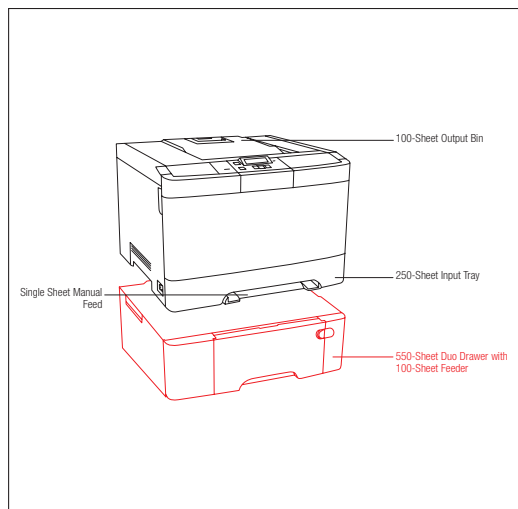

Lexmark C544n

Part #	Model
26C0085	Lexmark C544n
Part #	Laser Toner/Print Cartridge
C544X1KG	C544, X544 Black Extra High Yield Return Programme Toner Cartridge (6K)
C544X1CG	C544, X544 Cyan Extra High Yield Return Programme Toner Cartridge (4K)
C544X1MG	C544, X544 Magenta Extra High Yield Return Programme Toner Cartridge (4K)
C544X1YG	C544, X544 Yellow Extra High Yield Return Programme Toner Cartridge (4K)
C540H1KG	C54x, X54x Black High Yield Return Programme Toner Cartridge (2.5K)
C540H1CG	C54x, X54x Cyan High Yield Return Programme Toner Cartridge (2K)
C540H1MG	C54x, X54x Magenta High Yield Return Programme Toner Cartridge (2K)
C540H1YG	C54x, X54x Yellow High Yield Return Programme Toner Cartridge (2K)
C540A1KG	C54x, X54x Black Return Programme Toner Cartridge (1K)
C540A1CG	C54x, X54x Cyan Return Programme Toner Cartridge (1K)
C540A1MG	C54x, X54x Magenta Return Programme Toner Cartridge (1K)
C540A1YG	C54x, X54x Yellow Return Programme Toner Cartridge (1K)
C544X2KG	C544, X544 Black Extra High Yield Toner Cartridge (6K)
C544X2CG	C544, X544 Cyan Extra High Yield Toner Cartridge (4K)
C544X2MG	C544, X544 Magenta Extra High Yield Toner Cartridge (4K)
C544X2YG	C544, X544 Yellow Extra High Yield Toner Cartridge (4K)
C540H2KG	C54x, X54x Black High Yield Toner Cartridge (2.5K)
C540H2CG	C54x, X54x Cyan High Yield Toner Cartridge (2K)
C540H2MG	C54x, X54x Magenta High Yield Toner Cartridge (2K)
C540H2YG	C54x, X54x Yellow High Yield Toner Cartridge (2K)
C540X75G	C54x, X54x Waste Toner Bottle (18K)
C540X71G	C54x, X54x Black Imaging Kit (30K)
C540X74G	C54x, X54x Black and Colour Imaging Kit (30K)
Part #	Paper & Transparencies
12A8241	Professional Colour Laser Transparencies, A4
Part #	Paper Handling
3000551	550-Sheet Duo Drawer with 100-Sheet MPF
Part #	Memory Options
1022298	128MB DDR1-DRAM
1022299	256MB DDR1-DRAM

1022301	512MB DDR1-DRAM
1021209	64MB Flash Card
Part #	Connectivity
1021294	USB (2 Meter) Cable
14T0165	Lexmark N4050e 802.11g Wireless Print Server
14T0220	MarkNet N7020e Gigabit Ethernet Print Server
Part #	Extended Warranties
2350477P	C544 2-Years Total (1+1) Onsite Service Guarantee
2350478P	C544 3-Years Total (1+2) Onsite Service Guarantee
2350481P	C544 1-Year Renewal Onsite Service Guarantee
Part #	User Replaceable Parts
3049484	C540, C543, C544 Relocation Kit

<?>
- <?>
- <?>
- <?>

In the box

Lexmark C544n color laser printer, 3,000*-page color (CMY) Starter Toner Cartridges, 4,000*-page Black Starter Toner Cartridge, 4 Developer units (K, C, M, Y), Photoconductor unit, Software and Documentation CD, Power Cord(s), Setup Guides (network and local attachment), Statement of limited warranty / guarantee, Operator panel language overlays, Cartridge Return Program Information