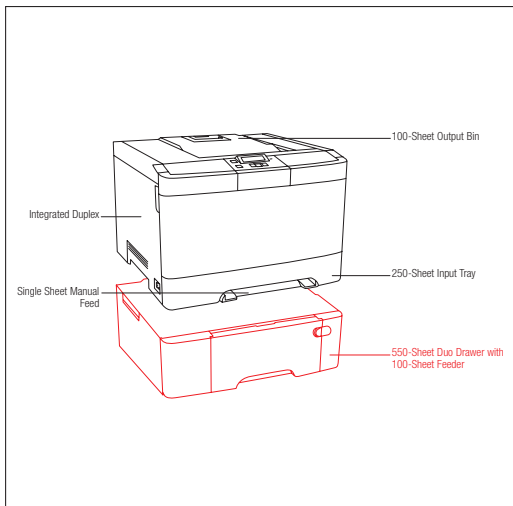

Lexmark C543dn

Part #	Model
26B0035	Lexmark C543dn
Part # Laser Toner/Print Cartridge	
C540H1KG	C54x, X54x Black High Yield Return Programme Toner Cartridge (2.5K)
C540H1CG	C54x, X54x Cyan High Yield Return Programme Toner Cartridge (2K)
C540H1MG	C54x, X54x Magenta High Yield Return Programme Toner Cartridge (2K)
C540H1YG	C54x, X54x Yellow High Yield Return Programme Toner Cartridge (2K)
C540A1KG	C54x, X54x Black Return Programme Toner Cartridge (1K)
C540A1CG	C54x, X54x Cyan Return Programme Toner Cartridge (1K)
C540A1MG	C54x, X54x Magenta Return Programme Toner Cartridge (1K)
C540A1YG	C54x, X54x Yellow Return Programme Toner Cartridge (1K)
C540H2KG	C54x, X54x Black High Yield Toner Cartridge (2.5K)
C540H2CG	C54x, X54x Cyan High Yield Toner Cartridge (2K)
C540H2MG	C54x, X54x Magenta High Yield Toner Cartridge (2K)
C540H2YG	C54x, X54x Yellow High Yield Toner Cartridge (2K)
C540X75G	C54x, X54x Waste Toner Bottle (18K)
C540X71G	C54x, X54x Black Imaging Kit (30K)
C540X74G	C54x, X54x Black and Colour Imaging Kit (30K)
Part # Paper & Transparencies	
12A8241	Professional Colour Laser Transparencies, A4
Part # Paper Handling	
3000551	550-Sheet Duo Drawer with 100-Sheet MPF
Part # Memory Options	
1022298	128MB DDR1-DRAM
1022299	256MB DDR1-DRAM
1022301	512MB DDR1-DRAM
Part # Connectivity	
1021294	USB (2 Meter) Cable
14T0165	Lexmark N4050e 802.11g Wireless Print Server
14T0220	MarkNet N7020e Gigabit Ethernet Print Server
Part # Extended Warranties	
2350442P	C543 2-Years Total (1+1) Onsite Service Guarantee
2350443P	C543 3-Years Total (1+2) Onsite Service Guarantee
2350446P	C543 1-Year Renewal Onsite Service Guarantee
Part # User Replaceable Parts	
3049484	C540, C543, C544 Relocation Kit

In the box
Lexmark C543dn color laser printer, 2,000*-page color (CMY) Starter Toner Cartridges, 2,500*-page Black Starter Toner Cartridge, 4 Developer units (K, C, M, Y), Photoconductor unit, Software and Documentation CD, Power Cord(s), Setup Guides (network and local attachment), Statement of limited warranty / guarantee, Operator panel language overlays, Cartridge Return Program Information