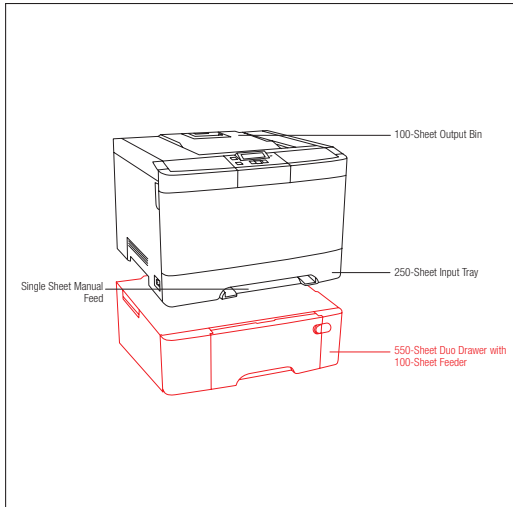

Lexmark C540n

Part #	Model
26A0035	Lexmark C540n
Part # Laser Toner/Print Cartridge	
C540H1KG	C54x, X54x Black High Yield Return Programme Toner Cartridge (2.5K)
C540H1CG	C54x, X54x Cyan High Yield Return Programme Toner Cartridge (2K)
C540H1MG	C54x, X54x Magenta High Yield Return Programme Toner Cartridge (2K)
C540H1YG	C54x, X54x Yellow High Yield Return Programme Toner Cartridge (2K)
C540A1KG	C54x, X54x Black Return Programme Toner Cartridge (1K)
C540A1CG	C54x, X54x Cyan Return Programme Toner Cartridge (1K)
C540A1MG	C54x, X54x Magenta Return Programme Toner Cartridge (1K)
C540A1YG	C54x, X54x Yellow Return Programme Toner Cartridge (1K)
C540H2KG	C54x, X54x Black High Yield Toner Cartridge (2.5K)
C540H2CG	C54x, X54x Cyan High Yield Toner Cartridge (2K)
C540H2MG	C54x, X54x Magenta High Yield Toner Cartridge (2K)
C540H2YG	C54x, X54x Yellow High Yield Toner Cartridge (2K)
C540X75G	C54x, X54x Waste Toner Bottle (18K)
C540X71G	C54x, X54x Black Imaging Kit (30K)
C540X74G	C54x, X54x Black and Colour Imaging Kit (30K)
Part # Paper & Transparencies	
12A8241	Professional Colour Laser Transparencies, A4
Part # Paper Handling	
3000551	550-Sheet Duo Drawer with 100-Sheet MPF
Part # Memory Options	
1022298	128MB DDR1-DRAM
1022299	256MB DDR1-DRAM
1022301	512MB DDR1-DRAM
Part # Connectivity	
1021294	USB (2 Meter) Cable
14T0165	Lexmark N4050e 802.11g Wireless Print Server
14T0220	MarkNet N7020e Gigabit Ethernet Print Server
Part # Extended Warranties	
2350407P	C540 2-Years Total (1+1) Onsite Service Guarantee
2350408P	C540 3-Years Total (1+2) Onsite Service Guarantee
2350411P	C540 1-Year Renewal Onsite Service Guarantee
Part # User Replaceable Parts	
3049484	C540, C543, C544 Relocation Kit

In the box
Lexmark C540n color laser printer, 1,000*-page color (CMY) Starter Toner Cartridges, 1,000*-page Black Starter Toner Cartridge, 4 Developer units (K, C, M, Y), Photoconductor unit, Software and Documentation CD, Power Cord(s), Setup Guides (network and local attachment), Statement of limited warranty / guarantee, Operator panel language overlays, Cartridge Return Program Information