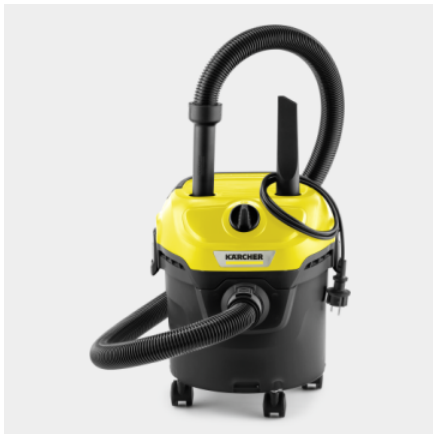

Compact design

- Flexible and versatile use.
- Space-saving storage.