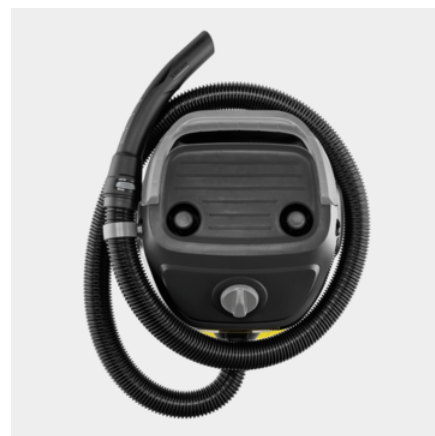

KWD 3 V-17/4/20 SUC. BRUSH KIT

The KWD 3 V-17/4/20 with a suction brush kit for delicate surfaces offers a 17 l plastic container, 4 m cord, 2 m suction hose, one-piece cartridge filter and fleece filter bag.

Order no. 1.628-443.0

- Compact design and accessories storage, including hose storage on the device head
- Fleece filter bag
- Practical blower function

Technical data

EAN code		4054278926209
Energy use	W	1000
Container capacity	l	17
Container material		Plastic
Colour		Device head black / Device bumper yellow / Container yellow
Power cable	m	4
Standard accessory ID	mm	35
Supply voltage	V / Hz	220 - 240 / 50 - 60
Weight without accessories	kg	4.5
Weight incl. packaging	kg	7
Dimensions (L × W × H)	mm	349 × 328 × 492

Single-part cartridge filter

- For wet and dry vacuuming without additional filter replacement.
- Simple installation and removal of filter by turning without additional locking part.

Practical cord and accessories storage

- Space-saving, secure and easily accessible accessories storage.
- The power cable can be safely stored using the integrated cable hooks.

Hose storage on the device head

- The suction hose can be stored in a space-saving manner by hanging it on the device head.
- Intuitive securing mechanisms for left- and right-handed users.