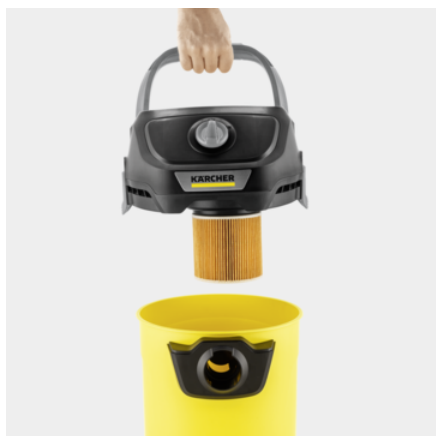

KWD 3 V-17/4/20 SUC. BRUSH KIT

The KWD 3 V-17/4/20 with a suction brush kit for delicate surfaces offers a 17 l plastic container, 4 m cord, 2 m suction hose, one-piece cartridge filter and fleece filter bag.

Order no. 1.628-443.0

- Compact design and accessories storage, including hose storage on the device head
- Fleece filter bag
- Practical blower function

Technical data

EAN code		4054278926209
Energy use	W	1000
Container capacity	l	17
Container material		Plastic
Colour		Device head black / Device bumper yellow / Container yellow
Power cable	m	4
Standard accessory ID	mm	35
Supply voltage	V / Hz	220 - 240 / 50 - 60
Weight without accessories	kg	4.5
Weight incl. packaging	kg	7
Dimensions (L × W × H)	mm	349 × 328 × 492

Single-part cartridge filter

- For wet and dry vacuuming without additional filter replacement.
- Simple installation and removal of filter by turning without additional locking part.

Practical cord and accessories storage

- Space-saving, secure and easily accessible accessories storage.
- The power cable can be safely stored using the integrated cable hooks.

Hose storage on the device head

- The suction hose can be stored in a space-saving manner by hanging it on the device head.
- Intuitive securing mechanisms for left- and right-handed users.