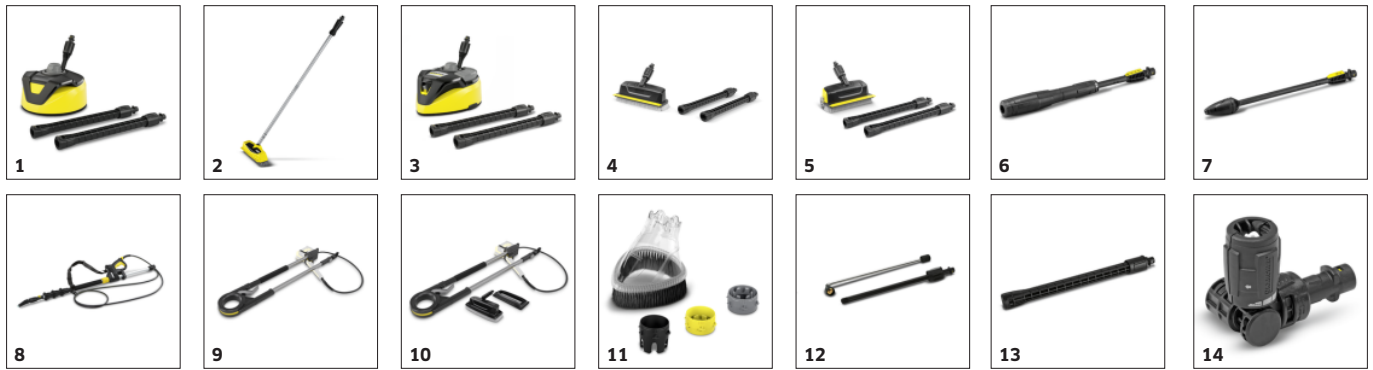

ACCESSORIES FOR K 5 CLASSIC HOME

1.950-702.0

		Order no.	Description	
SURFACE CLEANERS				
T 5 T-Racer surface cleaner	1	2.644-084.0	Thorough and splash-free cleaning over large areas: The T 5 T-Racer surface cleaner. The adjustable nozzle position means the surface cleaner can be used to clean hard and delicate surfaces alike.	■
PS 40 power scrubber surface cleaner	2	2.643-245.0	Power Scrubber PS 40 with 3 integrated high-pressure nozzles. Eliminates stubborn dirt from various surfaces powerfully, reliably and in a time-saving manner. Ideal for stairs and edges. Includes integrated squeegee blade to remove the dirty water.	□
T 7 Plus T-Racer surface cleaner	3	2.644-074.0	Power nozzle for ultimate cleaning power, even in corners and along edges: The T 7 Plus T-Racer surface cleaner with rinse function – for effective and splash-free cleaning of large areas.	□
PS 30 power scrubber surface cleaner	4	2.644-123.0	The PS 30 power scrubber, with its three integrated high-pressure nozzles, powerfully removes stubborn dirt from various surfaces, while saving time. Ideal for stairs and edges. Includes integrated squeegee blade to remove the dirty water.	□
PS 30 Plus power scrubber surface cleaner	5	2.644-212.0	The PS 30 Plus power scrubber removes stubborn dirt with its three high-pressure nozzles. Thanks to the swivelling side nozzle, all corners and edges are effortlessly cleaned.	□
SPRAY LANCES				
VP 145 vario power jet for K 4-K 5	6	2.642-725.0	Vario power spray lance for pressure washers in classes K 4 to K 5. Continuously adjustable from low-pressure detergent jet to high-pressure jet, simply by turning the spray lance.	■
DB 145 dirt blaster for K 4-K 5	7	2.642-728.0	Dirt blaster with powerful middle rotary nozzle for Kärcher pressure washers in classes K 4 and K 5. For particularly stubborn dirt like that on mossy or weathered surfaces.	■
Telescopic spray lance	8	2.642-347.0	Telescopic spray lance (1.20 m – 4 m) for easy cleaning of difficult to reach areas. With shoulder strap, bayonet connection and integrated, ergonomically adjustable trigger gun. Weight: ca. 2 kg	□
TLA 4 telescopic spray lance	9	2.644-190.0	Simple cleaning at (almost) every point: The telescopic spray lance easily reaches areas that are difficult to access thanks to its 180° adjustable hinge.	□
Façade & glass cleaning kit	10	2.644-249.0	Set comprising the telescopic spray lance TLA 4 and the façade and glass cleaning attachment. For easy cleaning of objects that are difficult to access such as house façades or conservatories.	□
Splash guard	11	2.642-706.0	Transparent splash guard for class K 2 to K 7 Kärcher pressure washers protects the operator and surrounding area from spray water. Ideal for cleaning corners and edges.	□
Angled spray lance	12	2.638-817.0	Extra-long angled spray lance (about 1 m) for easy cleaning of difficult to reach areas, e.g. roof gutters or vehicle underbodies.	□
1-step lance extension	13	2.643-240.0	Extends spray lance by 0.4 m. For effective cleaning of difficult to reach areas. Suitable for all Kärcher accessories.	□
VP 180 S vario power jet short 360° for K 2-K 7	14	2.643-254.0	VP 180 S: The vario power jet short 360° with infinitely variable pressure regulation and adjustable 360° joint is ideal for cleaning areas that are difficult to reach.	□