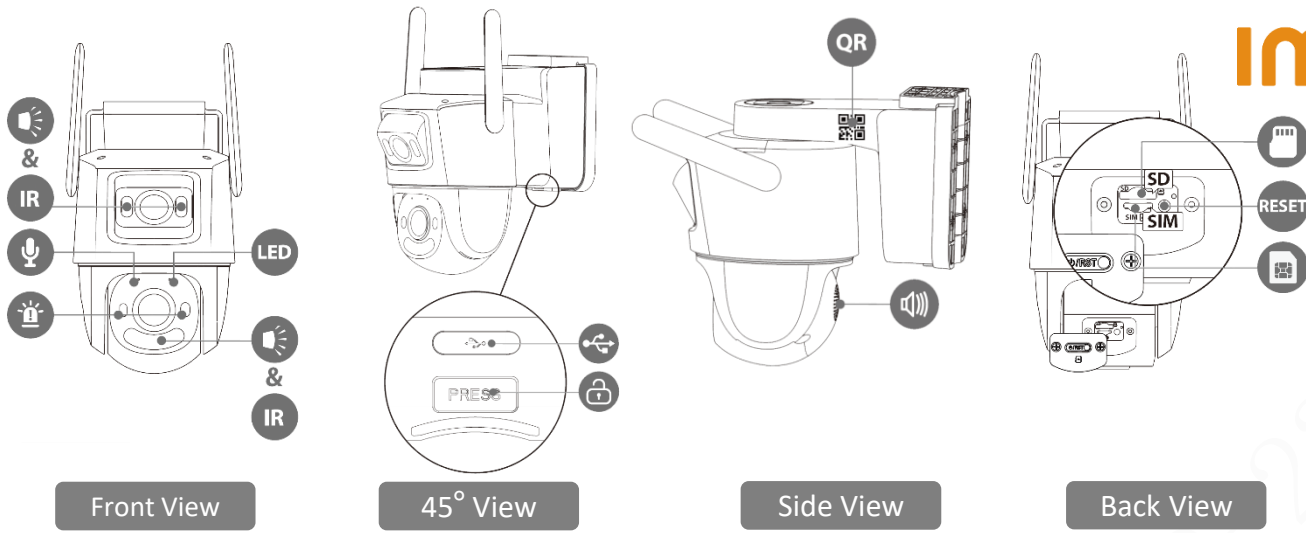

Specifications

Camera

Image Sensor	1/3" Progressive CMOS
Max Resolution	5MP(2880×1620) + 5MP(2880×1620)
Night Vision	25m (82ft) Distance
Focal Length	3.6mm Fixed Lens+ 3.6mm PT Lens
Field of View	76°(H), 41°(V), 91°(D)
Fixed Lens	260° horizontal, 25° vertical
PT Lens	340°Pan & 90°Tilt
Rechargeable Battery	10000mAh

General

Power supply	DC 5V 2A
Working Temperature	-20°C~+50°C (-4°F~122°F)
Charging Temperature	-15°C~+45°C (14°F~113°F)
Dimension(L×W×H)	195mm×115mm×193mm
Weight	990g (2.18lb)
Certification	CE, MSDS

Video & Audio

Video Compression	H.265, H264
Video Frame Rate	Up to 15fps Frame Rate
Focal Length	8×Digital Zoom
Sound Channel	Two-way Audio

Network

Wi-Fi	IEEE802.11b/g/n/ax, WiFi6, 120m Open Field
4G	LTE FDD: 1/3/5/7/8/20/28, LTE TDD: 38/40/41
IMOU App	iOS, Android

Auxiliary Interface

Micro SD Card	Up to 512GB
Built in Mic & Speaker	YES
Reset Button	YES

Notice Management

Human Detection	YES
Vehicle Detection	YES
Low-Battery	YES

What's in the box

Camera

- Camera × 1
- Quick Start Guide × 1
- Power Cable (1m) × 1
- Mounting Bracket × 1
- Screw Position Stickers × 1
- Screw and Wall Anchor Pack × 1

Solar Panel

- Solar Panel × 1
- Mounting Bracket × 1
- Screw and Wall Anchor Pack × 1
- Quick Start Guide × 1