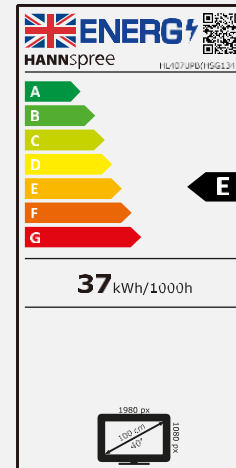

Display Size	100,33 cm / 39,5" Diagonal
Panel Type	TFT – LED Backlight VA Panel (*)
Aspect Ratio	16:9
Resolution (H x V)	1920 x 1080 Full HD
Brightness	260cd/m² (Typical)
Contrast	5000:1 (Typical)
Viewing Angle L/R; U/D	178° H / 178° V (CR > 10)
Response Time	8,5 msec
Pixel Pitch	0,45 (H) x 0,45 (V) mm
Active Area	878,11 (H) x 485,35 (V) mm
Display Colors	16.7M Colors
Horizontal Frequency	30 ~ 83 kHz
Vertical Frequency	56 ~ 75 Hz
Max Display Frequency	1920 x 1080 @ 60Hz
Input 1	VGA (D-Sub)
Input 2	HDMI 1.4 x 2
Input 3	USB 2.0 x 1 (5V 0.5A Output) Media Player
Buil-in Speakers	Yes, 2 x 6W; Earphone Jack
Power Consumption	On: 37W; Stand-by: 0,4W; Off: 0,1W
AC Power Range	AC 100 ~ 240 Volt; 50 ~ 60 Hz
Product Dimensions	904 x 178 x 574 mm with stand (W x D x H) 904 x 69,5 x 519 mm without stand (W x D x H)
Packing Dimensions	995 x 118 x 610 mm (W x D x H)
Net / Gross Weight	5,8 Kg / 7,7 Kg

VESA Mounting	75 x 75 mm (2 holes with screw thread).
Monitor Stand	Fixed Stand
Tilt / Kensington Lock	- / -
Pivot / Swivel	- / -
Controls	Rocker (OK / UP / DOWN / LEFT / RIGHT)
Color	Warm, Standard, Cool Mode
Features	Auto Power ON Auto Playback (Photo and Video) Standby-Wakeup on HDMI Signal
On Screen Display	7 OSD Languages
Accessory	Power Cable not removable (2m); HDMI Cable (1,5m); Remote Control; Warranty Card; Quick Start Guide

Supplier's Name	HANNspree
Model Name	HL407UPB
Energy efficiency class for standard Dynamic Range (SDR)	E
Annual Energy Power Consumption (kWh/1000h)	37 kWh/1000h
On mode power demand for Standard Dynamic Range (SDR)	37 W
Off mode power demand (W)	0,1 W
Standby mode power demand (W)	0,4 W
Screen Diagonal (cm / inches)	100,33cm/39,5"
Resolution	1920 x 1080

PART. NO.:
HL407UPBREU02 (EU)
HL407UPBEEU02 (UK)

4 711404 023729 >