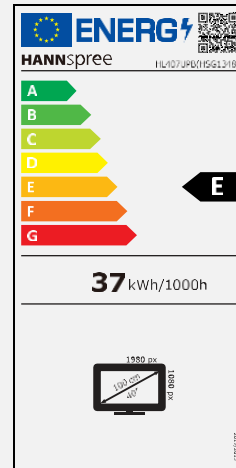

Display Size	100,33 cm / 39,5" Diagonal
Panel Type	TFT – LED Backlight VA Panel (*)
Aspect Ratio	16:9
Resolution (H x V)	1920 x 1080 Full HD
Brightness	260cd/m² (Typical)
Contrast	5000:1 (Typical)
Viewing Angle L/R; U/D	178° H / 178° V (CR > 10)
Response Time	8,5 msec
Pixel Pitch	0,45 (H) x 0,45 (V) mm
Active Area	878,11 (H) x 485,35 (V) mm
Display Colors	16.7M Colors
Horizontal Frequency	30 ~ 83 kHz
Vertical Frequency	56 ~ 75 Hz
Max Display Frequency	1920 x 1080 @ 60Hz
Input 1	VGA (D-Sub)
Input 2	HDMI 1.4 x 2
Input 3	USB 2.0 x 1 (5V 0.5A Output) Media Player
Buil-in Speakers	Yes, 2 x 6W; Earphone Jack
Power Consumption	On: 37W; Stand-by: 0,4W; Off: 0,1W
AC Power Range	AC 100 ~ 240 Volt; 50 ~ 60 Hz
Product Dimensions	904 x 178 x 574 mm with stand (W x D x H) 904 x 69,5 x 519 mm without stand (W x D x H)
Packing Dimensions	995 x 118 x 610 mm (W x D x H)
Net / Gross Weight	5,8 Kg / 7,7 Kg

VESA Mounting	75 x 75 mm (2 holes with screw thread).
Monitor Stand	Fixed Stand
Tilt / Kensington Lock	- / -
Pivot / Swivel	- / -
Controls	Rocker (OK / UP / DOWN / LEFT / RIGHT)
Color	Warm, Standard, Cool Mode
Features	Auto Power ON Auto Playback (Photo and Video) Standby-Wakeup on HDMI Signal
On Screen Display	7 OSD Languages
Accessory	Power Cable not removable (2m); HDMI Cable (1,5m); Remote Control; Warranty Card; Quick Start Guide

Supplier's Name	HANNspree
Model Name	HL407UPB
Energy efficiency class for standard Dynamic Range (SDR)	E
Annual Energy Power Consumption (kWh/1000h)	37 kWh/1000h
On mode power demand for Standard Dynamic Range (SDR)	37 W
Off mode power demand (W)	0,1 W
Standby mode power demand (W)	0,4 W
Screen Diagonal (cm / inches)	100,33cm/39,5"
Resolution	1920 x 1080

PART. NO.:
HL407UPBREU02 (EU)
HL407UPBEEU02 (UK)

4 711404 023729 >