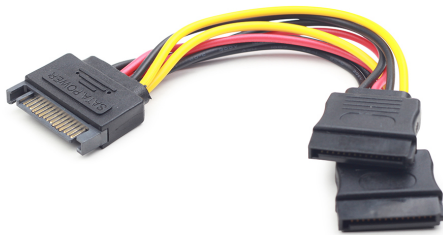

# SATA power splitter cable, 0.15 m

CC-SATAM2F-01

## Features

- SATA power supply splitter cable with single SATA male to 2 x SATA female connectors

## Specifications

Connector 1: 15-pin SATA power (m)  
Connector 2: 2x 15-pin SATA power (f)  
Length: 0.15 m