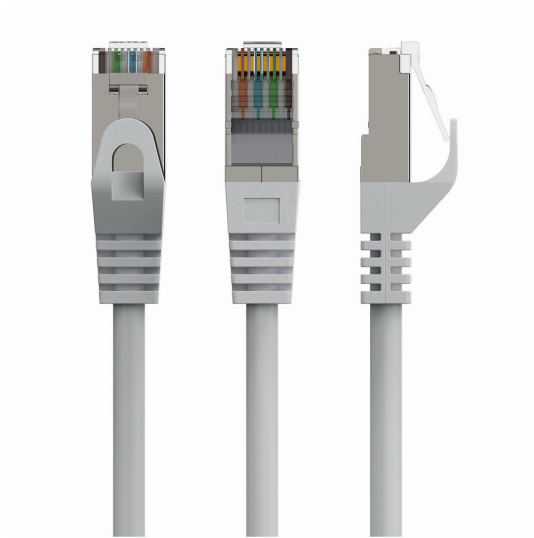

S/FTP Cat. 6A LSZH patch cord, grey, 50 m

PP6A-LSZHCU-50M

- Perfect connection
- Dual shielded for a reliable connection
- Low Smoke Zero Halogen (LSZH) jacket
- Gold plated contacts

Features

- Patch cord with foil shielded pairs and braided cable, CAT 6A
- Gold plated contacts
- Low Smoke Zero Halogen (LSZH) jacket
- Molded strain reliefs
- Snagless boots

Specifications

Category: category 6A
Type: SSTP (dual shielded)
Frequency bandwidth: Max. 500 MHz
Compliance with ANSI / TIA / EIA-568B standards
Conductor: AWG 27 (7 x 0.135 mm wire), CU
Conductor insulation: FM-PE 1.0 mm
Shielding: AL foil + braid shield (16 x 4/0.12 mm)
LDPE filler: yes
Polyester tape: yes
Drain wire: n/a
Jacket material: LSZH
Jacket braiding: n/a
Jacket outer diameter: 6.2 mm
Length: conform item description
Color: conform item description