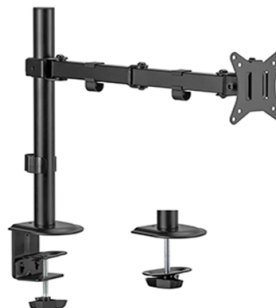

MA-D1-01

Adjustable desk display mounting arm (rotate, tilt, swivel), 17"-32", up to 9 kg

- Position your screen perfectly
- Lightweight and tilting design

Jellemzők

- Monitor desk mount with single monitor arm
- Arm allows to swivel, extend, retract or tilt your display and enables rotating the display from landscape-to-portrait mode, etc
- Works with almost any LCD monitor (max. 32")
- Strong desk clamp or grommet for easy and secure fixation on your desk
- Built-in cable management for an organized and neat workspace
- VESA compatible (100 x 100 mm and 75 x 75 mm)

Csomag tartalom

Arm elements
Installation accessories kit
Installation manual

Részletes leírás

Material: steel, plastic
Surface finish: powder coating
Color: fine texture black
Fit screen size: 17" 32"
Weight capacity: 9 kg
Vesa compatible: 100x100, 75x75 mm
Tilt range: +45° ~ -45°
Swivel range: +90° ~ -90°
Screen rotation: +180° ~ -180°
Installation: grommet, clamp
Suggested desktop thickness: clamp: 10 ~ 85 mm. grommet: 10 ~ 40 mm
Cable management: yes
Net weight: 2.7 kg