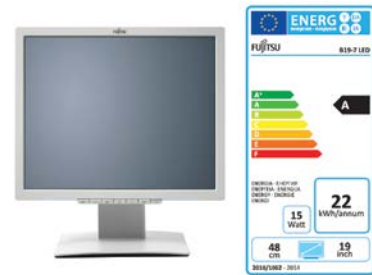

Data Sheet

FUJITSU Display B19-7 LED

Advanced display: 48.3 cm (19-inch)
Best ergonomic and energy saving solutions for office applications

The FUJITSU Display B19-7 LED offers best ergonomics and usability for intensive office use with a 4-in-1 stand.

Environment-friendly LED technology with unique, high efficient energy saving solutions like ECO operation mode and ECO standby

Convenient and fatigue-proof longtime-usage with excellent visual ergonomics for the office ensured by In-Plane Switching (IPS) technology

Optimized and relaxed position - with ergonomic stand featuring height adjust, swivel, tilt and 90° rotation

Flexible connectivity with DVI (HDCP) and Analog

Ready for remote inventory and administration tasks due to the DisplayView Manageability tools

Representative design with space saving front frame and smart details like discretely integrated speakers

Full support for Fujitsu ESPRIMO Q and Fujitsu FUTRO backpack solutions