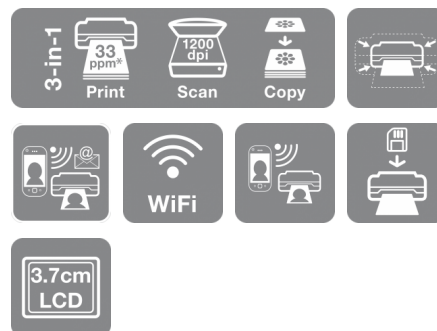

Expression Home XP-342

DATASHEET

Save space, money and time with this Epson small-in-one, featuring individual inks, mobile printing and colour LCD screen.

Printing can be both cost-effective and high-quality; our XP-342 is the proof. It uses individual inks so only the colour used needs to be replaced, offering great savings. As part of the small-in-one range, it compactly packs in lots of features and it's stylish too.