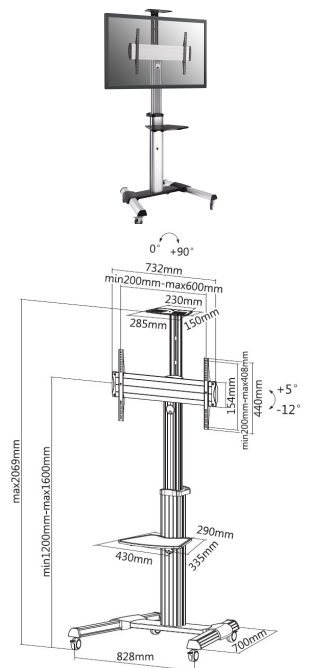

# 650602 90° Rotate Single Display 37-70" TV Cart

## Short Description

---

1. Height adjustment
2. Max. VESA: 600x400
3. Max. Load Capacity: 50Kg
4. Adjustable camera shelf/DVD shelf height for the desired position
5. Free-tilting design for multiple monitor viewing angles
6. Wheels for mobility, lockable for safety
7. 90° rotation for easily holding display in portrait or landscape orientation
8. DVD/AV component shelf
9. Screen Rotation: 90°
10. VESA standards compliant
11. Built-in Cable management

## Description

---

The equip® single display TV cart with stylish, technical and functional design to provide solid presentation solution for most LED, LCD flat panel TVs. Its flat panel TV brackets vertically allow effortless height adjustment to match different viewing needs anytime. Freely tilting allows easy angle adjustment and reduces glare from lights or windows to obtain the optimal viewing comfort. Solid base provides additional security by removing the possibility of tripped over and ensures reliable performance for years of use. Internal cable management hides wires from view to keep a clutter-free appearance. Ideal for conferencing, public displays or other professional presentation

## Additional Information

---

Approval and Compliance	RoHS
Compatible display size	37"-70"
Material	Plastic, Stainless Steel, Aluminum
Load capacity (kg)	50Kg
Pan (Swivel) range	No
Screens support quantity	1
Tilt range	+5°~-12°
VESA compatibility	200x200,300x200,300x300, 400x200,400x300,400x400, 600x400
Cable management	Yes
Pipe Size (Pole height)	1669~2069mm
Support Curved TV (Monitors)	No
Camera rack	Yes
Product weight (kg)	21,08
Color	Silver
EAN	4015867199282
Model Number	650602
Package Contents	Display TV Cart User Manual Screws Kits
TV size	37"-70"
VESA support	200 x 200, 300 x 200, 300 x 250, 300 x 300, 400 x 200, 400 x 400, 600 x 400
Bracket type	Tilt
Dimensions (W x D x H)	828 x 700 x 2069
Screen Rotation	0- 90°
Load Capacity ( kg per screen)	Total50.00