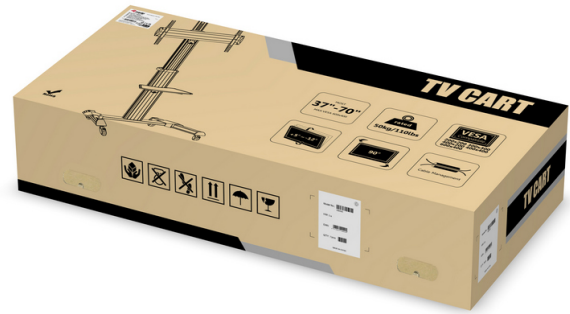

# 650602 90° Rotate Single Display 37-70" TV Cart

## Short Description

---

1. Height adjustment
2. Max. VESA: 600x400
3. Max. Load Capacity: 50Kg
4. Adjustable camera shelf/DVD shelf height for the desired position
5. Free-tilting design for multiple monitor viewing angles
6. Wheels for mobility, lockable for safety
7. 90° rotation for easily holding display in portrait or landscape orientation
8. DVD/AV component shelf
9. Screen Rotation: 90°
10. VESA standards compliant
11. Built-in Cable management

## Description

---

The equip® single display TV cart with stylish, technical and functional design to provide solid presentation solution for most LED, LCD flat panel TVs. Its flat panel TV brackets vertically allow effortless height adjustment to match different viewing needs anytime. Freely tilting allows easy angle adjustment and reduces glare from lights or windows to obtain the optimal viewing comfort. Solid base provides additional security by removing the possibility of tripped over and ensures reliable performance for years of use. Internal cable management hides wires from view to keep a clutter-free appearance. Ideal for conferencing, public displays or other professional presentation

## Additional Information

---

Approval and Compliance	RoHS
Compatible display size	37"-70"
Material	Plastic, Stainless Steel, Aluminum
Load capacity (kg)	50Kg
Pan (Swivel) range	No
Screens support quantity	1
Tilt range	+5°~-12°
VESA compatibility	200x200,300x200,300x300, 400x200,400x300,400x400, 600x400
Cable management	Yes
Pipe Size (Pole height)	1669~2069mm
Support Curved TV (Monitors)	No
Camera rack	Yes
Product weight (kg)	21,08
Color	Silver
EAN	4015867199282
Model Number	650602
Package Contents	Display TV Cart User Manual Screws Kits
TV size	37"-70"
VESA support	200 x 200, 300 x 200, 300 x 250, 300 x 300, 400 x 200, 400 x 400, 600 x 400
Bracket type	Tilt
Dimensions (W x D x H)	828 x 700 x 2069
Screen Rotation	0- 90°
Load Capacity ( kg per screen)	Total50.00