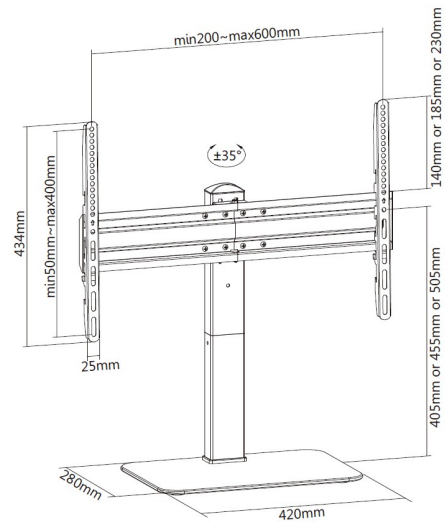

650612 37"-70" Universal TV Stands

Product Images

Short Description

- Max. loading capacity: 40kg
- VESA support Max. 600 x 400
- Free-tilting design for multiple monitor viewing angles
- Height of the TV is adjustable
- Elegant glossy glass base
- Build-in cable management
- VESA standards compliant

Description

The equip® 650612 height adjustable TV/LCD Desk Mount Bracket is a compact but sturdy product that ensures a reliable installation of your TV monitor. No holes or complicated assembly required can be quick to assemble.

Cable management allows wires to remain hidden for a better-looking display. This TV stands is the ideal option as great functionality

Additional Information

| | |
|------------------------------|--|
| Color | Black |
| EAN | 4015867227176 |
| Model Number | 650612 |
| Compatible display size | 37"-70" |
| Approval and Compliance | RoHS |
| Package Contents | 650612 Manual screws kits |
| Dimensions (W x D x H) | 280 x 770 x 640 mm |
| Product weight (kg) | 6.68 |
| Mount | Desk mount |
| Cable management | Yes |
| Compatible Display Size | 37"-70", 37"-70" |
| Bracket type | Swivelable |
| Height range | 360/405/455/505/550mm (14.2"/15.9"/17.9"/19.9"/21.7") |
| Load Capacity (kg) | 40kg |
| Material | Plastic, Stainless Steel |
| Pan (Swivel) range | -35°~+35° |
| Screens support quantity | 1 |
| Support Curved TV (Monitors) | Yes |
| VESA compatibility | 200x200,300x200,400x200, 300x300,400x300,400x400, 600x400 |