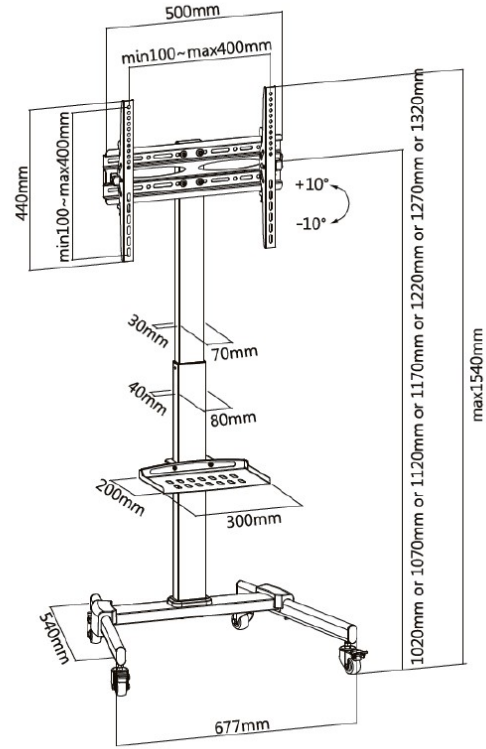

650607 32"-55" Universal TV Cart

Product Images

Short Description

1. Max. VESA: 400x400
2. Max. Load Capacity: 35Kg
3. VESA standards compliant
4. Wheels for mobility, lockable for safety
5. Telescopic height adjustment for optimum visibility
6. Free-tilting design for multiple monitor viewing angles
7. Integrated cable management system
8. DVD/AV component shelf

Description

The equip® single display TV cart with stylish, technical and functional design to provide solid presentation solution for most LED, LCD flat panel TVs. Its flat panel TV brackets vertically allow effortless height adjustment to match different viewing needs anytime. Freely tilting allows easy angle adjustment and reduces glare from lights or windows to obtain the optimal viewing comfort. Solid base provides additional security by removing the possibility of tripped over and ensures reliable performance for years of use. Internal cable management hides wires from view to keep a clutter-free appearance. Ideal for conferencing, public displays or other professional presentation.

Additional Information

Approval and compliance	ROHS
Compatible display size	32"-55"
Material	Plastic, Stainless Steel
Load capacity (kg)	35
No. of supported display	1
Tilt range	-10° ~ +10°
VESA compatibility	100x100, 200x100, 200x200, 300x200, 300x250, 300x300, 400x300, 400x200, 400x400
Product Size	677x540x1240~1540mm
Anti-Theft	No
Cable Management	Yes
Pipe Size (Pole height)	80x40x1.5x660mm(outer pipe) / 70x30x1.5x740mm(inner pipe)
Support Curved TV	No
Camera Rack	No
Product weight (kg)	10,42
Product breadth (mm)	540
Product depth (mm)	1240~1540
Product height (mm)	677
Color	Black
EAN	4015867222966
Model number	650607
Package contents	650607, Manual, screws set
TV size	32"-55"
Bracket type	Tiltable