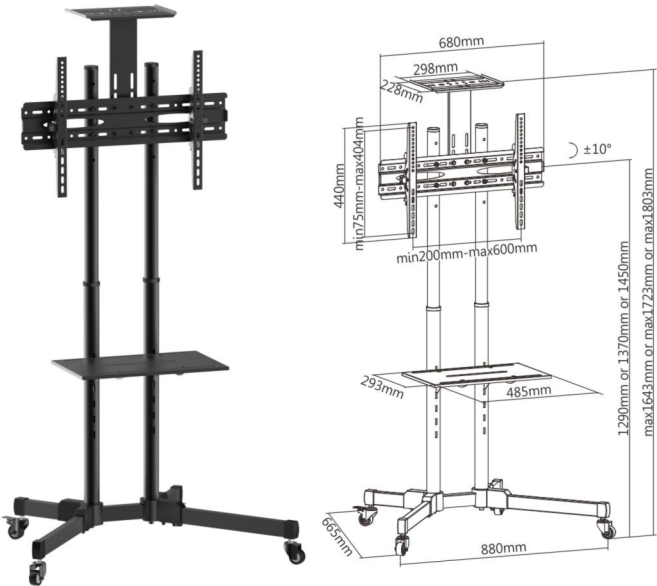

Economy Multi-Functional TV Cart

650603

| Specification

| | |
|------------------------------|-------------|
| Material | Steel |
| Suggested Screen Size | 37"~70" |
| Load Capacity | 50kg/110lbs |
| Max. VESA | 600x400mm |
| Tilt Range | +10° ~ -10° |
| Adjustable TV Height | YES |

Freely Tilting Mechanism
allows easy angle adjustment and reduces glare from lights or windows to obtain the optimal viewing comfort.

Panel Height Adjustment
promotes a customized placement to match different viewing needs anytime.

Height Adjustable Component Shelf
offers more space to hold A/V equipment.

Sturdy Base with Heavy-duty Casters
supports easy maneuverability and ensures reliable performance for years of use.

Versatile & Compact TV Cart

MOST
37"-70"
MAX.VESA 600x400

RATED
TV:50kg/110lbs
DVD:10kg/22lbs

+10° ~ -10°

Four Times
Strength
Tested

VESA
200x200 400x200
300x300 400x400
600x400

Telescopic Pole

DVD/AV Shelf