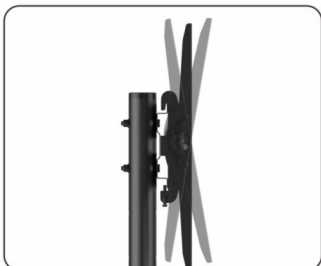

Economy Multi-Functional TV Cart

650603

| Specification

| | |
|------------------------------|-------------|
| Material | Steel |
| Suggested Screen Size | 37"~70" |
| Load Capacity | 50kg/110lbs |
| Max. VESA | 600x400mm |
| Tilt Range | +10° ~ -10° |
| Adjustable TV Height | YES |

| Package Contents

- 1 x TV Cart
- 1 x Screw Pack
- 1 x Quick Installation Guide
- 1 x DVD /Shelf

Versatile & Compact TV Cart

For most 37"-70" LED/LCD Flat Panel TVs

Height Adjustable Camera Shelf
allows teleconference meetings

Freely Tilting Mechanism
allows easy angle adjustment and reduces glare from lights or windows to obtain the optimal viewing comfort.

Panel Height Adjustment
promotes a customized placement to match different viewing needs anytime.

Height Adjustable Component Shelf
offers more space to hold A/V equipment.

Sturdy Base with Heavy-duty Casters
supports easy maneuverability and ensures reliable performance for years of use.

Versatile & Compact TV Cart