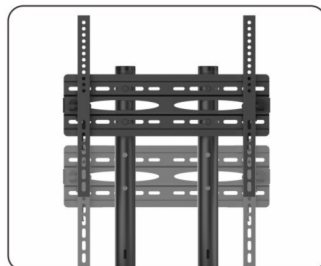

Economy Multi-Functional TV Cart

650603

| Specification

| | |
|------------------------------|-------------|
| Material | Steel |
| Suggested Screen Size | 37"~70" |
| Load Capacity | 50kg/110lbs |
| Max. VESA | 600x400mm |
| Tilt Range | +10° ~ -10° |
| Adjustable TV Height | YES |

| Package Contents

- 1 x TV Cart
- 1 x Screw Pack
- 1 x Quick Installation Guide
- 1 x DVD /Shelf

Versatile & Compact TV Cart

For most 37"-70" LED/LCD Flat Panel TVs

Height Adjustable Camera Shelf
allows teleconference meetings

Freely Tilting Mechanism
allows easy angle adjustment and reduces glare from lights or windows to obtain the optimal viewing comfort.

Panel Height Adjustment
promotes a customized placement to match different viewing needs anytime.

Height Adjustable Component Shelf
offers more space to hold A/V equipment.

Sturdy Base with Heavy-duty Casters
supports easy maneuverability and ensures reliable performance for years of use.

Versatile & Compact TV Cart