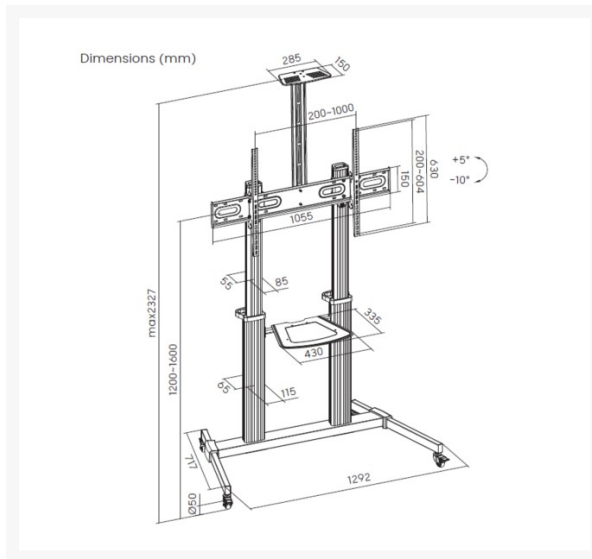

# 650631 60"-100" Eco Ultra-large Display LFD Trolley

## Short Description

- Max. Load Capacity: 100Kg
- Max VESA support 1000 x 600
- Height adjustment
- Free-tilting design for multiple monitor viewing angles
- Built-in Cable management
- Quick-release spring lock adjusts height effortlessly
- Quick assembly shelf assures easy post-intallation and height adjustable
- DVD/AV component shelf
- Wheels for mobility, lockable for safety
- Adjustable camera shelf/DVD shelf height for the desired position

## Description

The Equip 650631 60"-100" Eco Ultra-large Display TV Cart is a versatile and mobile solution designed to accommodate large TVs ranging from 60-100" and loading capacity up to 100kg. This TV cart combines durability with eco-friendly materials, offering a sustainable option for displaying your ultra-large screen TV.

## Additional Information

---

Harmonized System (HS) code	852990
Customs product code (TARIC)	8529909700
Approval and Compliance	RoHS
Package Contents	Eco Ultra-large Display TV Cart Manual screws kits
Dimensions (W x D x H)	1292 x 717 x 2327 mm
Product weight (kg)	25.67
Color	Black
EAN	4015867237670
Model Number	650631
Anti-theft	No
Cable management	Yes
Compatible Display Size	60"-100"
Bracket type	Swivelable
Camera rack	Yes
Load Capacity (kg)	100
Material	Plastic, Stainless Steel, Aluminum
Shelf Weight Capacity	5kg
Screens support quantity	1
Support Curved TV (Monitors)	Yes
Tilt range	+5°~-10°
VESA compatibility	200x200,400x200,300x300, 400x400,600x400,800x400, 800x600,1000x600