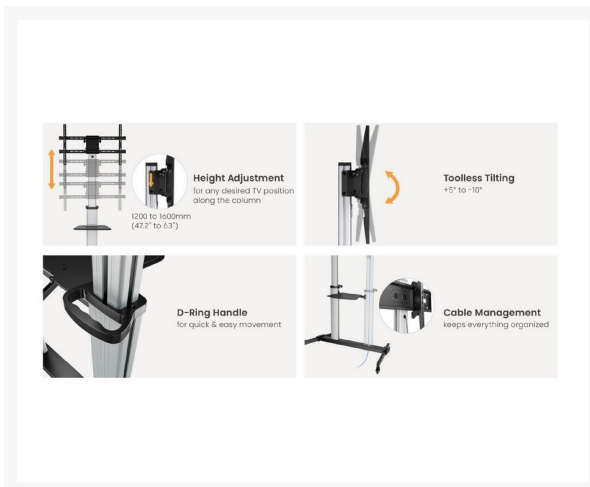

# 650631 60"-100" Eco Ultra-large Display LFD Trolley

## Short Description

- Max. Load Capacity: 100Kg
- Max VESA support 1000 x 600
- Height adjustment
- Free-tilting design for multiple monitor viewing angles
- Built-in Cable management
- Quick-release spring lock adjusts height effortlessly
- Quick assembly shelf assures easy post-intallation and height adjustable
- DVD/AV component shelf
- Wheels for mobility, lockable for safety
- Adjustable camera shelf/DVD shelf height for the desired position

## Description

The Equip 650631 60"-100" Eco Ultra-large Display TV Cart is a versatile and mobile solution designed to accommodate large TVs ranging from 60-100" and loading capacity up to 100kg. This TV cart combines durability with eco-friendly materials, offering a sustainable option for displaying your ultra-large screen TV.

Solid base provides additional security by removing the possibility of tripped over and ensures reliable performance for years of use. Locking casters make TV carts easy to move and stop for. Internal cable management hides wires from view to keep a clutter-free appearance. Ideal for conferencing, public displays or other professional presentation.