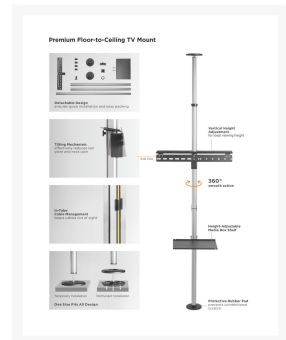

# 650621 37"-70" Floor-to-Ceiling TV Bracket

## Short Description

- Max. loading capacity: 30kg
- VESA support Max. 600 x 400
- Free-tilting design for multiple monitor viewing angles
- 360° Flexible Swiveling Ability makes it easy to rotate smoothly.

## Description

---

The equip® 650621 is a floor-to-ceiling TV mount that allows you to put your TV virtually anywhere you like without walls-only requiring a firm floor and a solid ceiling. No drilling required, no measuring, no wall, no problem. Installation is quick and easy. It can support TVs up to 30kgs/66lbs securely. 360° Flexible Swiveling Ability makes it easy to rotate smoothly. The vertical VESA plate height adjustment allows for ideal viewing height. With the included media box shelf, AV components will have a place - keeping everything neat and organized. In-tube cable management keeps cables out of sight. Ideal for commercial and home installations

## Additional Information

---

Color	Grey
EAN	4015867230954
Model Number	650621
Approval and Compliance	REACH, RoHS
Compatible display size	37"-70"
Package Contents	650621 Manual screws kits
Dimensions (W x D x H)	625 x 340 x 2700 mm
Product weight (kg)	8.28
Cable management	Yes
Bracket type	Swivelable
Load Capacity (kg)	30kg
Material	Plastic, Stainless Steel, Aluminum
Pan (Swivel) range	+180°~-180°
Screens support quantity	1
Support Curved TV (Monitors)	Yes
VESA compatibility	200x200,300x200,400x200, 300x300,400x300,400x400, 600x400
Mount	Desk mount