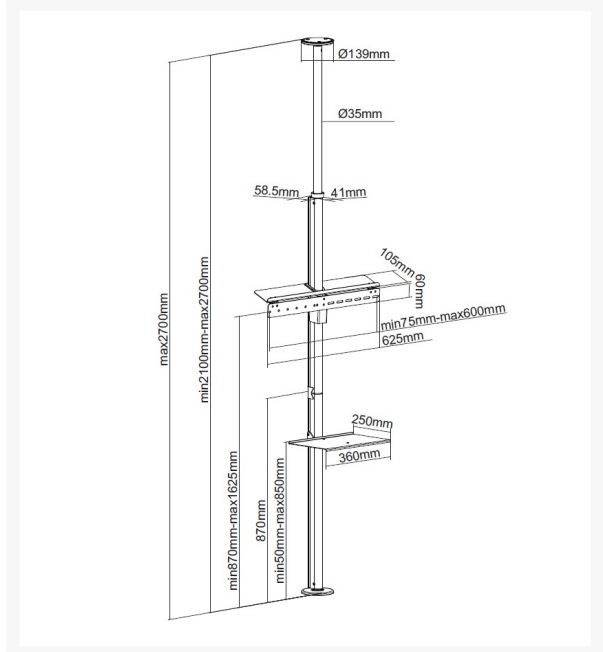

# 650621 37"-70" Floor-to-Ceiling TV Bracket

## Short Description

- Max. loading capacity: 30kg
- VESA support Max. 600 x 400
- Free-tilting design for multiple monitor viewing angles
- 360° Flexible Swiveling Ability makes it easy to rotate smoothly.

## Description

---

The equip® 650621 is a floor-to-ceiling TV mount that allows you to put your TV virtually anywhere you like without walls-only requiring a firm floor and a solid ceiling. No drilling required, no measuring, no wall, no problem. Installation is quick and easy. It can support TVs up to 30kgs/66lbs securely. 360° Flexible Swiveling Ability makes it easy to rotate smoothly. The vertical VESA plate height adjustment allows for ideal viewing height. With the included media box shelf, AV components will have a place - keeping everything neat and organized. In-tube cable management keeps cables out of sight. Ideal for commercial and home installations

## Additional Information

---

Color	Grey
EAN	4015867230954
Model Number	650621
Approval and Compliance	REACH, RoHS
Compatible display size	37"-70"
Package Contents	650621 Manual screws kits
Dimensions (W x D x H)	625 x 340 x 2700 mm
Product weight (kg)	8.28
Cable management	Yes
Bracket type	Swivelable
Load Capacity (kg)	30kg
Material	Plastic, Stainless Steel, Aluminum
Pan (Swivel) range	+180°~-180°
Screens support quantity	1
Support Curved TV (Monitors)	Yes
VESA compatibility	200x200,300x200,400x200, 300x300,400x300,400x400, 600x400
Mount	Desk mount