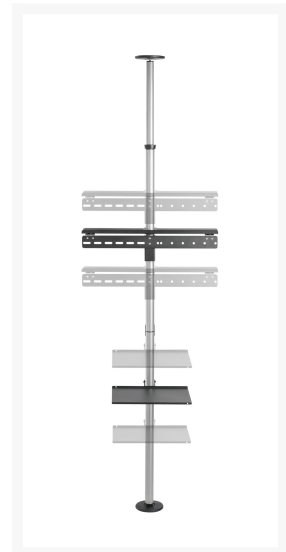

# 650621 37"-70" Floor-to-Ceiling TV Bracket

## Short Description

- Max. loading capacity: 30kg
- VESA support Max. 600 x 400
- Free-tilting design for multiple monitor viewing angles
- 360° Flexible Swiveling Ability makes it easy to rotate smoothly.

## Description

---

The equip® 650621 is a floor-to-ceiling TV mount that allows you to put your TV virtually anywhere you like without walls-only requiring a firm floor and a solid ceiling. No drilling required, no measuring, no wall, no problem. Installation is quick and easy. It can support TVs up to 30kgs/66lbs securely. 360° Flexible Swiveling Ability makes it easy to rotate smoothly. The vertical VESA plate height adjustment allows for ideal viewing height. With the included media box shelf, AV components will have a place - keeping everything neat and organized. In-tube cable management keeps cables out of sight. Ideal for commercial and home installations

## Additional Information

---

Color	Grey
EAN	4015867230954
Model Number	650621
Approval and Compliance	REACH, RoHS
Compatible display size	37"-70"
Package Contents	650621 Manual screws kits
Dimensions (W x D x H)	625 x 340 x 2700 mm
Product weight (kg)	8.28
Cable management	Yes
Bracket type	Swivelable
Load Capacity (kg)	30kg
Material	Plastic, Stainless Steel, Aluminum
Pan (Swivel) range	+180°~-180°
Screens support quantity	1
Support Curved TV (Monitors)	Yes
VESA compatibility	200x200,300x200,400x200, 300x300,400x300,400x400, 600x400
Mount	Desk mount