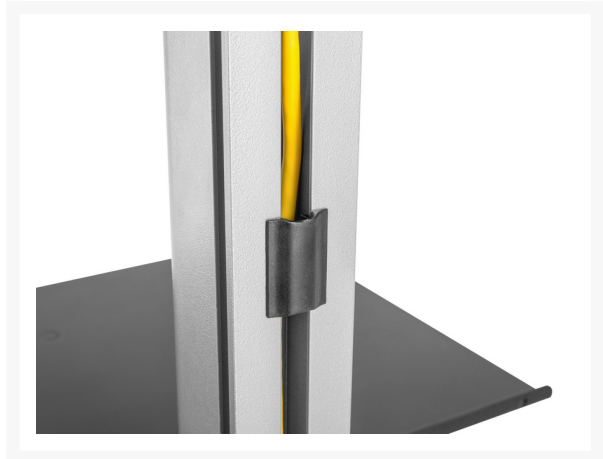

# 650621 37"-70" Floor-to-Ceiling TV Bracket

## Short Description

- Max. loading capacity: 30kg
- VESA support Max. 600 x 400
- Free-tilting design for multiple monitor viewing angles
- 360° Flexible Swiveling Ability makes it easy to rotate smoothly.

## Description

---

The equip® 650621 is a floor-to-ceiling TV mount that allows you to put your TV virtually anywhere you like without walls-only requiring a firm floor and a solid ceiling. No drilling required, no measuring, no wall, no problem. Installation is quick and easy. It can support TVs up to 30kgs/66lbs securely. 360° Flexible Swiveling Ability makes it easy to rotate smoothly. The vertical VESA plate height adjustment allows for ideal viewing height. With the included media box shelf, AV components will have a place - keeping everything neat and organized. In-tube cable management keeps cables out of sight. Ideal for commercial and home installations

## Additional Information

---

Color	Grey
EAN	4015867230954
Model Number	650621
Approval and Compliance	REACH, RoHS
Compatible display size	37"-70"
Package Contents	650621 Manual screws kits
Dimensions (W x D x H)	625 x 340 x 2700 mm
Product weight (kg)	8.28
Cable management	Yes
Bracket type	Swivelable
Load Capacity (kg)	30kg
Material	Plastic, Stainless Steel, Aluminum
Pan (Swivel) range	+180°~-180°
Screens support quantity	1
Support Curved TV (Monitors)	Yes
VESA compatibility	200x200,300x200,400x200, 300x300,400x300,400x400, 600x400
Mount	Desk mount