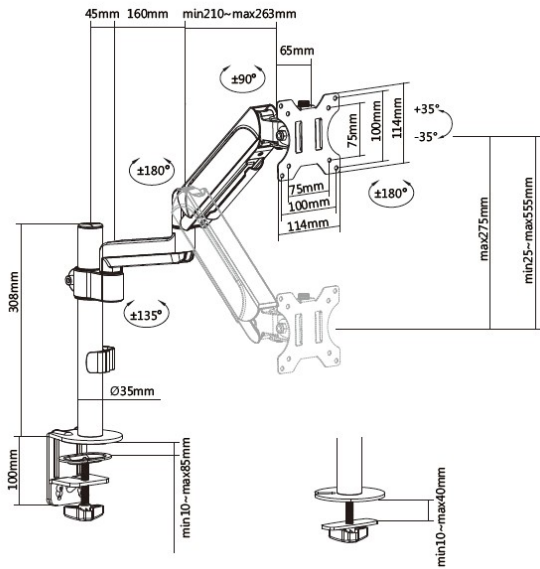

650132 17"-32" Monitor Desk Mount Bracket

Product Images

Short Description

1. Mounting Option: Clamp/Grommet
2. Screen Rotation: 360°
3. Max. VESA: 100x100
4. Max. Load Capacity: 9Kg (per screen)
5. Sturdy and lightweight aluminum construction
6. Gas spring structure offers perfect counterbalance presentation in all directions
7. Built-in spring tension gauge can be easily adjusted to fit varied weights on the arm
8. VESA standards compliant
9. Tool-free height adjustment
10. Integrated cable management system

Description

The equip® Monitor Desk Mount Bracket is a compact but sturdy product that ensures a reliable installation of your LCD/LED monitor. Follow the graphic guide included in the package, you can install your monitor on your own with ease.

Additional Information

Approval and compliance	ROHS
Material	Plastic, Stainless Steel, Aluminum
Load capacity (kg)	1~9kg
Mount	Desk mount
Pan (Swivel) range	+90°~-90°
No. of supported display	1
Tilt range	+35°~-35°
VESA compatibility	75x75, 100x100

Product Size	114x538x715mm
Installation	Clamp,Grommet
Anti-Theft	No
Cable Management	No
Support Curved TV	No
Quick Release VESA Plate	No
Suggest Desktop Thickness	Clamp: 10~85mm Grommet: 10~40mm
Product weight (kg)	3.3
Product breadth (mm)	538
Product depth (mm)	715
Product height (mm)	114
Color	Black
EAN	4015867225363
Model number	650132
Package contents	650132 Manual screws kits
TV size	17"-32"