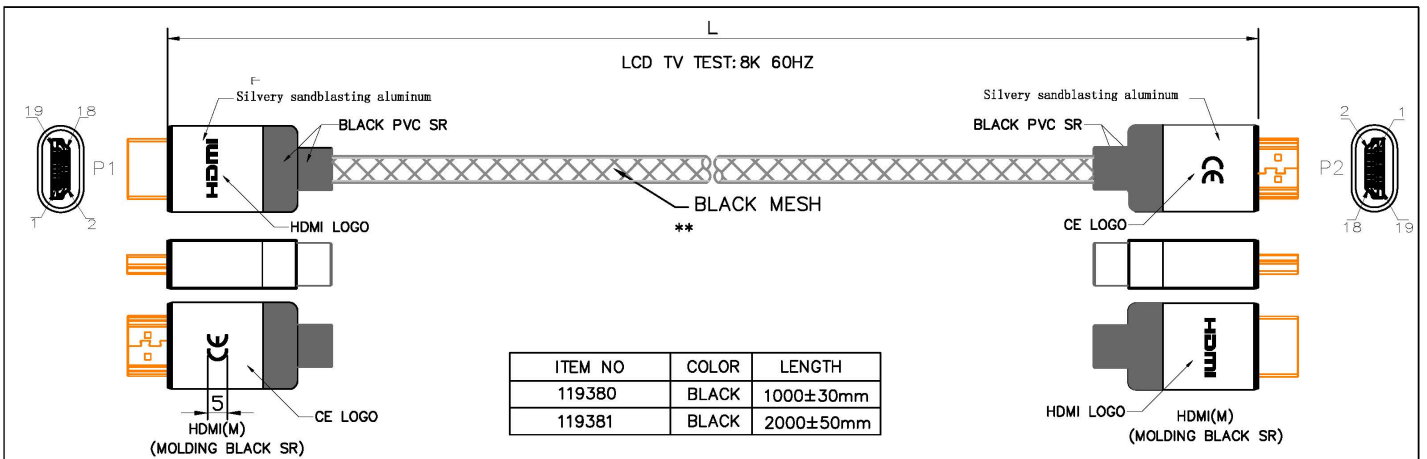

| Specification

Connectors	2 x HDMI Type A Male
Cable	28AWG
Construction	
Cable length	119380: 1.0m 119381: 2.0m

| Ordering Information

PN	EAN
119380	4015867221525
119381	4015867221532

| Key Features

- HDMI version 2.1
- Supports HDMI Ethernet Channel (HEC)
- Bandwidth up to 48Gbps
- Supports video resolutions up to 8K/60Hz
- Dynamic HDR (HDR Dynamic Metadata)
- Enhanced Audio Return Channel (eARC)
- Quick Media Switching (QMS)
- Quick Frame Transport (QFT)
- Auto Low Latency Mode (ALLM)
- Display Stream Compression (DSC)

| Package Contents

- 1 x HDMI Cable

Packing: Equip Zip-bag

3. CONNECTORS: HDMI(M)*2PCS(BLACK INSULATOR)(SHELL GOLD PLATED).

4. MOLD: MOLDING TYPE.

5. CONTACTS:

HDMI(M)	1	3	2	4	6	5	7	9	8	10	12	11	14	19	17	13	15	16	18	64
HDMI(M)	PAIR		G	PAIR		G	PAIR		G	PAIR		G	PAIR		G	4C				SHELL