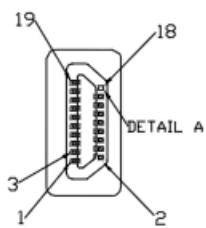

| Specification

Connectors	1 x HDMI A Type Female 1 x HDMI A Type Male
Physical Properties	Color: Black Material: PVC Dimension (L x D x H) : 70 x 21 x 11mm Weight: 14g

| Key Features

- HDMI Type A Male to Type A Female
- Gold-plated connectors for high performance transmission
- 45 degrees foldable
- Suitable for tight spaces HDMI connection/extension
- Comes with dust cover to keep the connectors clean and sharp

| Ordering Information

PN	EAN	Package Size	Weight
118911	4015867176474	100 x 175mm	15g

Packing: Equip Zip-bag

| Package Contents

- 1 x HDMI Adapter

HDMI 19P MALE

HDMI 19P FEMALE