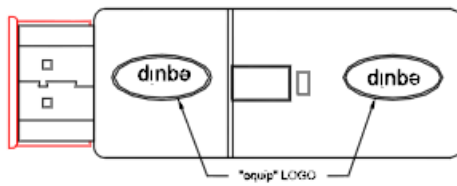

| Specification

Connectors	1 x HDMI A Type Female 1 x HDMI A Type Male
Physical Properties	Color: Black Material: PVC Dimension (L x D x H) : 70 x 21 x 11mm Weight: 14g

| Key Features

- HDMI Type A Male to Type A Female
- Gold-plated connectors for high performance transmission
- 45 degrees foldable
- Suitable for tight spaces HDMI connection/extension
- Comes with dust cover to keep the connectors clean and sharp

| Ordering Information

PN	EAN	Package Size	Weight
118911	4015867176474	100 x 175mm	15g

Packing: Equip Zip-bag

| Package Contents

- 1 x HDMI Adapter

HDMI 19P MALE

HDMI 19P FEMALE