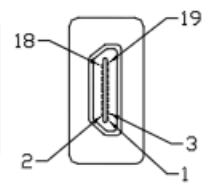

| Specification

Connectors	1 x HDMI A Type Female 1 x HDMI A Type Male
Physical Properties	Color: Black Material: PVC Dimension (L x D x H) : 70 x 21 x 11mm Weight: 14g

| Key Features

- HDMI Type A Male to Type A Female
- Gold-plated connectors for high performance transmission
- 45 degrees foldable
- Suitable for tight spaces HDMI connection/extension
- Comes with dust cover to keep the connectors clean and sharp

| Ordering Information

PN	EAN	Package Size	Weight
118911	4015867176474	100 x 175mm	15g

Packing: Equip Zip-bag

| Package Contents

- 1 x HDMI Adapter

HDMI 19P MALE

HDMI 19P FEMALE