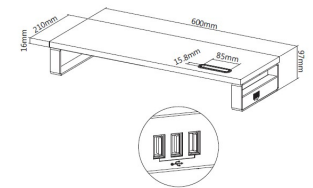

## Short Description

---

1. Increased storage room beneath the desktop
2. Non-skid Silicone Pads
3. Raise your monitor to viewing comfort
4. Max. Load Capacity: 15Kgs
5. with 3 x USB 2.0 ports
6. With integrated smartphone holder

## Additional Information

---

Color	Black
EAN	4015867222140
Model Number	650881
Approval and Compliance	RoHS
Package Contents	650881 Manual screws kits
Product weight (kg)	2.67
Dimensions (W x D x H)	210 x 97 x 600 mm
Material	Plastic, Stainless Steel, Silicone, Particle Board
Load Capacity (kg)	15kg
Installation	Freestanding
Cable management	No