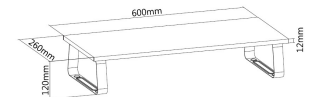

## Short Description

---

1. Increased storage room beneath the desktop
2. Non-skid Silicone Pads
3. Raise your monitor to viewing comfort
4. Max. Load Capacity: 20Kg

## Additional Information

---

Color	Black
EAN	4015867222133
Model Number	650880
Approval and Compliance	RoHS
Package Contents	650880 Manual screws kits
Product weight (kg)	1,6
Dimensions (W x D x H)	260 x 600 x 120 mm
Material	Stainless Steel
Load Capacity (kg)	20kgs
Cable management	No
Support Curved TV (Monitors)	No
Quick Installation VESA Plate	No