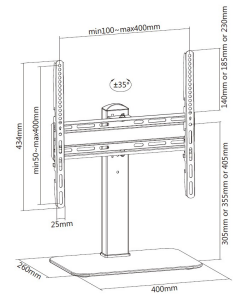

650611 32"-55" Universal TV Stands

Product Images

Short Description

1. VESA support Max. 400 x 400
2. Max. loading capacity: 40kg
3. Free-tilting design for multiple monitor viewing angles
4. Height of the TV is adjustable
5. Elegant glossy glass base
6. Build-in cable management
7. VESA standards compliant

Description

The equip® 650611 height adjustable TV/LCD Desk Mount Bracket is a compact but sturdy product that ensures a reliable installation of your TV monitor. No holes or complicated assembly required can be quick to assemble.

Cable management allows wires to remain hidden for a better-looking display. This TV stands is the ideal option as great functionality

Additional Information

Color	Black
EAN	4015867227169
Model Number	650611
VESA support	100 x 200, 200 x 100, 200 x 200, 300 x 200, 300 x 300, 400 x 200, 400 x 300, 400 x 400
Compatible Display Size	32"-55", 32"-55"
Compatible display size	32"-55"
Approval and Compliance	RoHS
Package Contents	650611 Screws Manual
Product weight (kg)	4.9
Dimensions (W x D x H)	434 x 260 x 666 mm
VESA compatibility	100x200,200x100,200x200, 300x200,400x200,300x300, 400x300,400x400
Height range	260/305/355/405/450mm (10.2"/12"/14"/15.9"/17.7")
Load Capacity (kg)	40kg
Cable management	Yes
Bracket type	Swivelable
Screens support quantity	1
Material	Plastic, Stainless Steel
Support Curved TV (Monitors)	Yes
Mount	Desk mount
Pan (Swivel) range	-35°~+35°