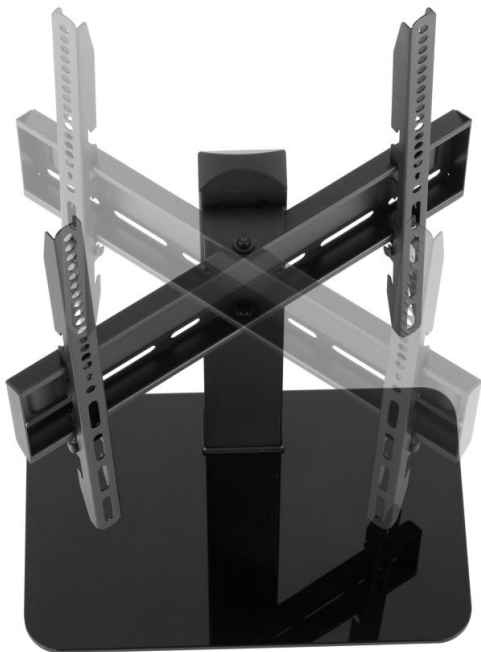

650611 32"-55" Universal TV Stands

Product Images

Short Description

1. VESA support Max. 400 x 400
2. Max. loading capacity: 40kg
3. Free-tilting design for multiple monitor viewing angles
4. Height of the TV is adjustable
5. Elegant glossy glass base
6. Build-in cable management
7. VESA standards compliant

Description

The equip® 650611 height adjustable TV/LCD Desk Mount Bracket is a compact but sturdy product that ensures a reliable installation of your TV monitor. No holes or complicated assembly required can be quick to assemble.

Cable management allows wires to remain hidden for a better-looking display. This TV stands is the ideal option as great functionality

Additional Information

Color	Black
EAN	4015867227169
Model Number	650611
VESA support	100 x 200, 200 x 100, 200 x 200, 300 x 200, 300 x 300, 400 x 200, 400 x 300, 400 x 400
Compatible Display Size	32"-55", 32"-55"
Compatible display size	32"-55"
Approval and Compliance	RoHS
Package Contents	650611 Screws Manual
Product weight (kg)	4.9
Dimensions (W x D x H)	434 x 260 x 666 mm
VESA compatibility	100x200,200x100,200x200, 300x200,400x200,300x300, 400x300,400x400
Height range	260/305/355/405/450mm (10.2"/12"/14"/15.9"/17.7")
Load Capacity (kg)	40kg
Cable management	Yes
Bracket type	Swivelable
Screens support quantity	1
Material	Plastic, Stainless Steel
Support Curved TV (Monitors)	Yes
Mount	Desk mount
Pan (Swivel) range	-35°~+35°