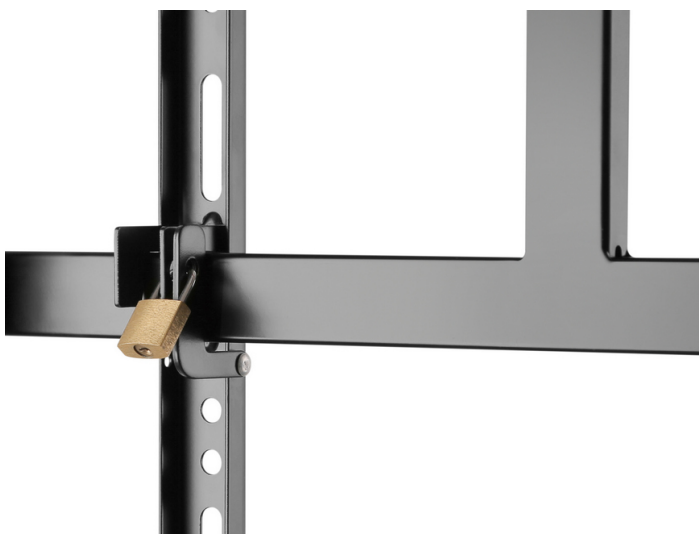

650608 37"-80" Heavy-Duty TV Cart

Product Images

Short Description

1. Max VESA support 600x400
2. Max. Load Capacity: 80Kg
3. Height adjustment
4. Built-in Cable management
5. DVD/AV component shelf
6. Wheels for mobility, lockable for safety
7. VESA standards compliant
8. Anti-Theft Locking Hole: for additional security preventing

Description

The equip® single display TV cart with stylish, technical and functional design to provide solid presentation solution for most LED, LCD flat panel TVs. Its flat panel TV brackets vertically allow effortless height adjustment to match different viewing needs anytime. Freely tilting allows easy angle adjustment and reduces glare from lights or windows to obtain the optimal viewing comfort. Solid base provides additional security by removing the possibility of tripped over and ensures reliable performance for years of use. Internal cable management hides wires from view to keep a clutter-free appearance. Ideal for conferencing,

public displays or other professional presentation

Installation Video

Additional Information

Color	Black
EAN	4015867223017
Model Number	650608
Compatible Display Size	37"-80"
VESA support	200 x 200, 300 x 200, 300 x 300, 400 x 200, 400 x 300, 400 x 400, 600 x 400
Approval and Compliance	RoHS
Compatible display size	37"-80"
Package Contents	650608 manual screws kits
Product weight (kg)	16.3
Dimensions (W x D x H)	554 x 1685 x 684 mm
Material	Plastic, Stainless Steel, Aluminum
Load Capacity (kg)	80kg
Screens support quantity	1
VESA compatibility	200x200,300x200,400x200,300x300,400x300,400x400,600x400
Bracket type	Fixed
Cable management	Yes
Pipe Size (Pole height)	48x1.5x1582mm
Support Curved TV (Monitors)	No
Camera rack	No