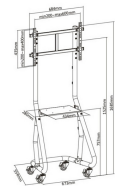

650608 37"-80" Heavy-Duty TV Cart

Product Images

Short Description

1. Max VESA support 600x400
2. Max. Load Capacity: 80Kg
3. Height adjustment
4. Built-in Cable management
5. DVD/AV component shelf
6. Wheels for mobility, lockable for safety
7. VESA standards compliant
8. Anti-Theft Locking Hole: for additional security preventing

Description

The equip® single display TV cart with stylish, technical and functional design to provide solid presentation solution for most LED, LCD flat panel TVs. Its flat panel TV brackets vertically allow effortless height adjustment to match different viewing needs anytime. Freely tilting allows easy angle adjustment and reduces glare from lights or windows to obtain the optimal viewing comfort. Solid base provides additional security by removing the possibility of tripped over and ensures reliable performance for years of use. Internal cable management hides wires from view to keep a clutter-free appearance. Ideal for conferencing,

public displays or other professional presentation

Installation Video

Additional Information

Color	Black
EAN	4015867223017
Model Number	650608
Compatible Display Size	37"-80"
VESA support	200 x 200, 300 x 200, 300 x 300, 400 x 200, 400 x 300, 400 x 400, 600 x 400
Approval and Compliance	RoHS
Compatible display size	37"-80"
Package Contents	650608 manual screws kits
Product weight (kg)	16.3
Dimensions (W x D x H)	554 x 1685 x 684 mm
Material	Plastic, Stainless Steel, Aluminum
Load Capacity (kg)	80kg
Screens support quantity	1
VESA compatibility	200x200,300x200,400x200,300x300,400x300,400x400,600x400
Bracket type	Fixed
Cable management	Yes
Pipe Size (Pole height)	48x1.5x1582mm
Support Curved TV (Monitors)	No
Camera rack	No