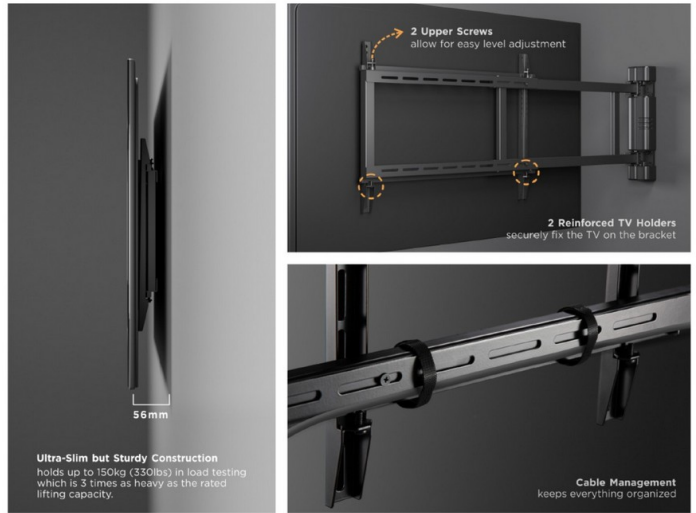

650336 32"-75" Motorized TV Swing Mount Bracket

Product Images

POSITION IT ANYWHERE
1 TV + 1 SWING TV MOUNT
= 3 TVS

Short Description

1. Max. Load Capacity: 50Kg
2. Max. VESA: 600x400
3. VESA standards compliant
4. Level adjustment ensures perfect positioning
5. Built-in Cable management

6. Powerful Motor: more stable, strong and durable
7. Remote Control Included: for easy movements
8. Collision Avoidance System: safeguards against accidents and injuries
9. Low profile: 56mm extra slim design
10. Programmable Position Memory Function records the position you like

Description

The equip 650336 Motorized TV wall bracket was created to give you the perfect viewing angle no matter where you mount your TV; have the freedom to mount your TV in the perfect spot and sit where you want all with the press of a button. Perfect for open floor concept layouts, studio apartments, small rooms, and much more. Fits TVs between 32" - 75". It's includes a remote control that has memory settings and swings open your TV up to 170°.

Additional Information

Color	Black
EAN	4015867228272
Model Number	650336
Compatible Display Size	32"-75"
VESA support	200 x 200, 200 x 300, 300 x 200, 300 x 250, 300 x 300, 300 x 400, 400 x 200, 400 x 300, 400 x 400, 600 x 200, 600 x 300, 600 x 400
Approval and Compliance	CE, RoHS
Compatible display size	32"-75"
Package Contents	650336 Manual screws kits
Product weight (kg)	7.38
Dimensions (W x D x H)	1220 x 430 x 56 mm
Support Curved TV (Monitors)	Yes
Cable management	Yes
Installation	Solid Wall,Single Stud
Mounting hole pattern	Universal
Material	Metal, Plastic, Aluminum
Distance to wall	56mm
Bracket type	Swivelable
VESA compatibility	200x200,200x300,300x200, 200x400,400x200,300x300, 300x400,400x300,600x200, 400x400,600x300,600x400
Screens support quantity	1
Pan (Swivel) range	0°~+170°
Mount	Wall mount