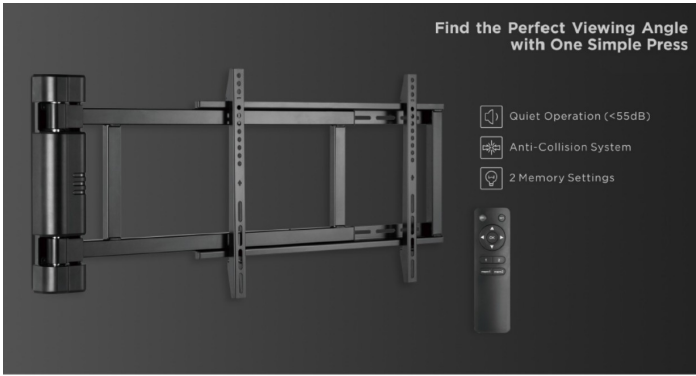

650336 32"-75" Motorized TV Swing Mount Bracket

Product Images

POSITION IT ANYWHERE
1 TV + 1 SWING TV MOUNT
= 3 TVS

Short Description

1. Max. Load Capacity: 50Kg
2. Max. VESA: 600x400
3. VESA standards compliant
4. Level adjustment ensures perfect positioning
5. Built-in Cable management

6. Powerful Motor: more stable, strong and durable
7. Remote Control Included: for easy movements
8. Collision Avoidance System: safeguards against accidents and injuries
9. Low profile: 56mm extra slim design
10. Programmable Position Memory Function records the position you like

Description

The equip 650336 Motorized TV wall bracket was created to give you the perfect viewing angle no matter where you mount your TV; have the freedom to mount your TV in the perfect spot and sit where you want all with the press of a button. Perfect for open floor concept layouts, studio apartments, small rooms, and much more. Fits TVs between 32" - 75". It's includes a remote control that has memory settings and swings open your TV up to 170°.

Additional Information

Color	Black
EAN	4015867228272
Model Number	650336
Compatible Display Size	32"-75"
VESA support	200 x 200, 200 x 300, 300 x 200, 300 x 250, 300 x 300, 300 x 400, 400 x 200, 400 x 300, 400 x 400, 600 x 200, 600 x 300, 600 x 400
Approval and Compliance	CE, RoHS
Compatible display size	32"-75"
Package Contents	650336 Manual screws kits
Product weight (kg)	7.38
Dimensions (W x D x H)	1220 x 430 x 56 mm
Support Curved TV (Monitors)	Yes
Cable management	Yes
Installation	Solid Wall,Single Stud
Mounting hole pattern	Universal
Material	Metal, Plastic, Aluminum
Distance to wall	56mm
Bracket type	Swivelable
VESA compatibility	200x200,200x300,300x200, 200x400,400x200,300x300, 300x400,400x300,600x200, 400x400,600x300,600x400
Screens support quantity	1
Pan (Swivel) range	0°~+170°
Mount	Wall mount