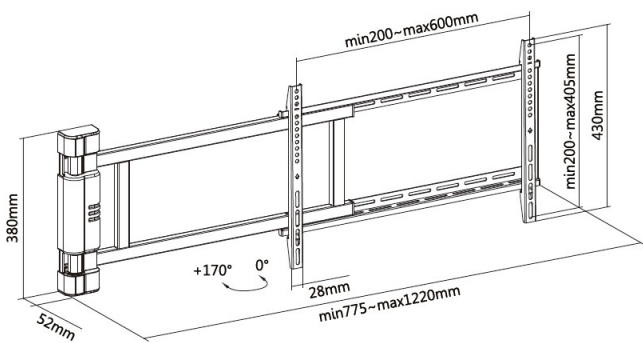

650336 32"-75" Motorized TV Swing Mount Bracket

Product Images

POSITION IT ANYWHERE
1 TV + 1 SWING TV MOUNT
= 3 TVS

Short Description

1. Max. Load Capacity: 50Kg
2. Max. VESA: 600x400
3. VESA standards compliant
4. Level adjustment ensures perfect positioning
5. Built-in Cable management

6. Powerful Motor: more stable, strong and durable
7. Remote Control Included: for easy movements
8. Collision Avoidance System: safeguards against accidents and injuries
9. Low profile: 56mm extra slim design
10. Programmable Position Memory Function records the position you like

Description

The equip 650336 Motorized TV wall bracket was created to give you the perfect viewing angle no matter where you mount your TV; have the freedom to mount your TV in the perfect spot and sit where you want all with the press of a button. Perfect for open floor concept layouts, studio apartments, small rooms, and much more. Fits TVs between 32" - 75". It's includes a remote control that has memory settings and swings open your TV up to 170°.

Additional Information

Color	Black
EAN	4015867228272
Model Number	650336
Compatible Display Size	32"-75"
VESA support	200 x 200, 200 x 300, 300 x 200, 300 x 250, 300 x 300, 300 x 400, 400 x 200, 400 x 300, 400 x 400, 600 x 200, 600 x 300, 600 x 400
Approval and Compliance	CE, RoHS
Compatible display size	32"-75"
Package Contents	650336 Manual screws kits
Product weight (kg)	7.38
Dimensions (W x D x H)	1220 x 430 x 56 mm
Support Curved TV (Monitors)	Yes
Cable management	Yes
Installation	Solid Wall,Single Stud
Mounting hole pattern	Universal
Material	Metal, Plastic, Aluminum
Distance to wall	56mm
Bracket type	Swivelable
VESA compatibility	200x200,200x300,300x200, 200x400,400x200,300x300, 300x400,400x300,600x200, 400x400,600x300,600x400
Screens support quantity	1
Pan (Swivel) range	0°~+170°
Mount	Wall mount