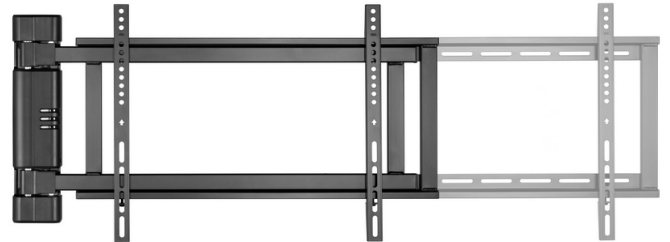

650336 32"-75" Motorized TV Swing Mount Bracket

Product Images

POSITION IT ANYWHERE
1 TV + 1 SWING TV MOUNT
= 3 TVS

Short Description

1. Max. Load Capacity: 50Kg
2. Max. VESA: 600x400
3. VESA standards compliant
4. Level adjustment ensures perfect positioning
5. Built-in Cable management

6. Powerful Motor: more stable, strong and durable
7. Remote Control Included: for easy movements
8. Collision Avoidance System: safeguards against accidents and injuries
9. Low profile: 56mm extra slim design
10. Programmable Position Memory Function records the position you like

Description

The equip 650336 Motorized TV wall bracket was created to give you the perfect viewing angle no matter where you mount your TV; have the freedom to mount your TV in the perfect spot and sit where you want all with the press of a button. Perfect for open floor concept layouts, studio apartments, small rooms, and much more. Fits TVs between 32" - 75". It's includes a remote control that has memory settings and swings open your TV up to 170°.

Additional Information

Color	Black
EAN	4015867228272
Model Number	650336
Compatible Display Size	32"-75"
VESA support	200 x 200, 200 x 300, 300 x 200, 300 x 250, 300 x 300, 300 x 400, 400 x 200, 400 x 300, 400 x 400, 600 x 200, 600 x 300, 600 x 400
Approval and Compliance	CE, RoHS
Compatible display size	32"-75"
Package Contents	650336 Manual screws kits
Product weight (kg)	7.38
Dimensions (W x D x H)	1220 x 430 x 56 mm
Support Curved TV (Monitors)	Yes
Cable management	Yes
Installation	Solid Wall,Single Stud
Mounting hole pattern	Universal
Material	Metal, Plastic, Aluminum
Distance to wall	56mm
Bracket type	Swivelable
VESA compatibility	200x200,200x300,300x200, 200x400,400x200,300x300, 300x400,400x300,600x200, 400x400,600x300,600x400
Screens support quantity	1
Pan (Swivel) range	0°~+170°
Mount	Wall mount