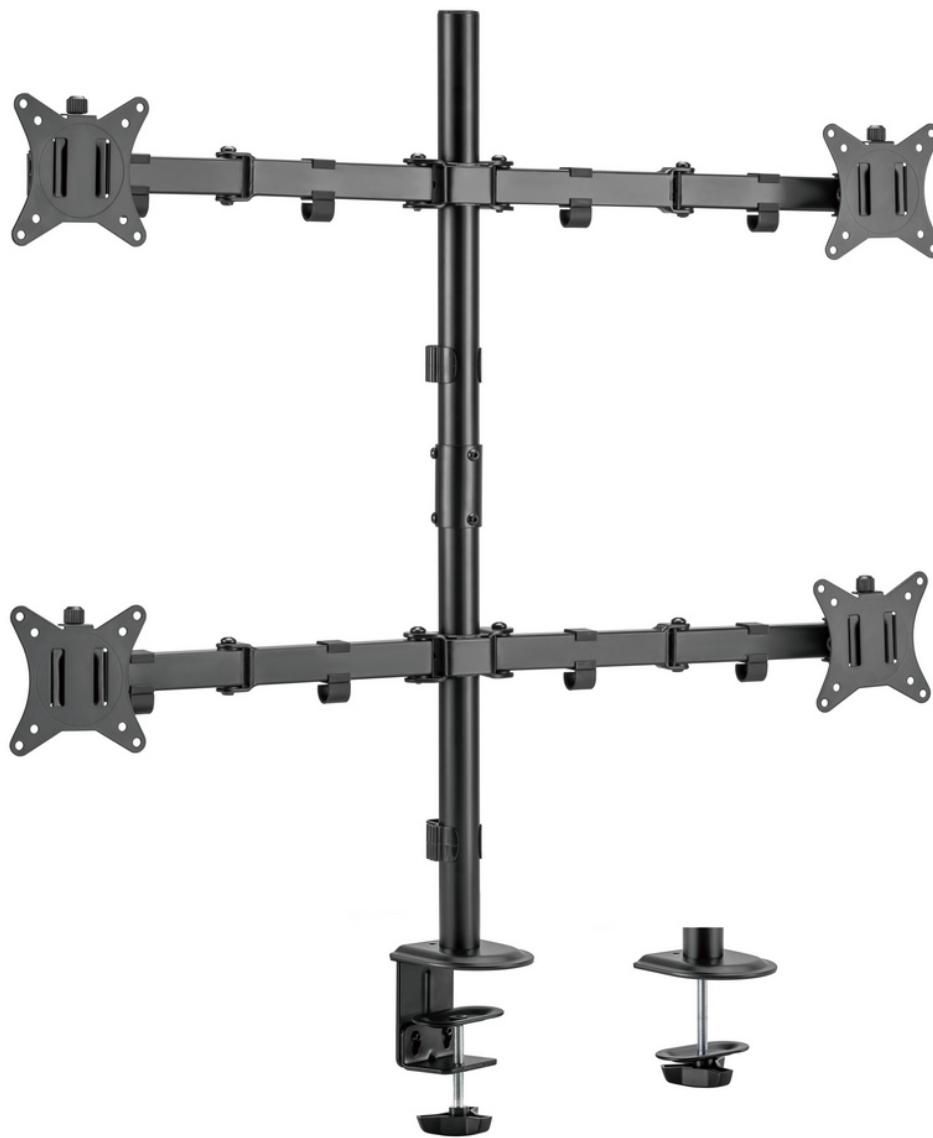

650159 17"-32" Articulating Quad Monitor Desk Mount Bracket

Product Images

Short Description

1. Max. Load Capacity: 9Kg (per screen)
2. Max. VESA: 100x100
3. Screen Rotation: 360°
4. Mounting Option: Clamp (10-85mm) /Grommet (10-40mm)
5. Swivel and Tilt Desk Mount
6. VESA standards compliant
7. Cable clips keep cables organized and protected
8. Both grommet and desk clamp mounting available
9. Freely adjusting height for an optimal ergonomic position
10. Slide-in VESA plate provides easy access for attachment and detachment

Description

The equip® 13"-27" Articulating Quad Monitor Desk Mount Bracket is a versatile solution designed to elevate your productivity and create an organized workspace. This bracket accommodates four flat-panel monitors ranging from 13 to 27 inches, offering a dynamic articulating arm system for each screen. With adjustable tilt, swivel, and rotation capabilities, it enables you to achieve ergonomic comfort and optimal viewing angles.

Ideal for multitasking, gaming, or professional work, this mount maximizes desk space while ensuring stability through its robust design. Integrated cable management keeps cables tidy and reduces clutter.

Whether in an office, home workstation, or entertainment setup, the quad monitor desk mount enhances visual immersion and multitasking efficiency. It's a valuable accessory for those seeking a streamlined and flexible monitor arrangement to support their diverse computing needs.