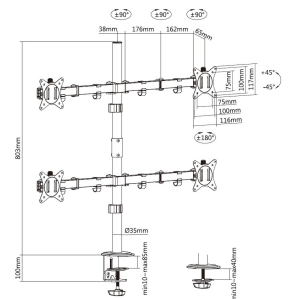

650159 17"-32" Articulating Quad Monitor Desk Mount Bracket

Product Images

Short Description

1. Max. Load Capacity: 9Kg (per screen)
2. Max. VESA: 100x100
3. Screen Rotation: 360°
4. Mounting Option: Clamp (10-85mm) /Grommet (10-40mm)
5. Swivel and Tilt Desk Mount
6. VESA standards compliant
7. Cable clips keep cables organized and protected
8. Both grommet and desk clamp mounting available
9. Freely adjusting height for an optimal ergonomic position
10. Slide-in VESA plate provides easy access for attachment and detachment

Description

The equip® 13"-27" Articulating Quad Monitor Desk Mount Bracket is a versatile solution designed to elevate your productivity and create an organized workspace. This bracket accommodates four flat-panel monitors ranging from 13 to 27 inches, offering a dynamic articulating arm system for each screen. With adjustable tilt, swivel, and rotation capabilities, it enables you to achieve ergonomic comfort and optimal viewing angles.

Additional Information

Color	Black
EAN	4015867228265
Model Number	650159
Compatible Display Size	17"-32", 17"-32"
VESA support	75 x 75, 100 x 100
Approval and Compliance	RoHS
Compatible display size	17"-32"
Package Contents	650159 Manual screws kits
Product weight (kg)	6.12
Dimensions (W x D x H)	112 x 957 x 869 mm
Screen Rotation	+180°~-180°
Suggest Desktop Thickness	Clamp: 10~85mm Grommet: 10~40mm
Quick Installation VESA Plate	Yes
Support Curved TV (Monitors)	Yes
Cable management	Yes
Installation	Grommet, Clamp
Material	Metal, Plastic
VESA compatibility	75x75, 100x100
Tilt range	+45°~-45°
Screens support quantity	4
Pan (Swivel) range	+90°~-90°
Mount	Desk mount
Load Capacity (kg)	9