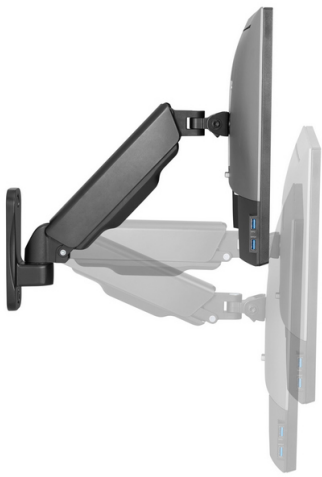

650136 17"-32" Single Monitor Wall-Mounted Bracket, Arm length:290mm

Product Images

Short Description

1. Max. VESA: 100x100
2. Max. Load Capacity: 9Kg (per screen)
3. Screen Rotation: 360°
4. Gas spring structure offers perfect counterbalance presentation in all directions
5. Built-in spring tension gauge can be easily adjusted to fit varied weights on the arm
6. VESA standards compliant

7. Free-tilting design for multiple monitor viewing angles
8. Slide-in wall plate provides easy access for attachment and detachment
9. Cable clips keep cables organized and protected

Description

The equip® 17"-32" Single Monitor Wall-Mounted Bracket with a gas spring structure is a versatile and space-efficient solution for displaying a single flat-panel monitor within the 17 to 32-inch range. Designed for wall mounting, this bracket combines sleek aesthetics with ergonomic functionality.

The gas spring mechanism enables effortless height adjustment, tilt, swivel, and rotation, allowing you to find the perfect viewing angle and positioning for optimal comfort and productivity. This bracket is particularly beneficial in freeing up valuable desk space and creating a clean, organized workspace.

Compatible with a range of monitor sizes, it suits various environments including offices, home workstations, or gaming setups. Its integrated cable management system helps keep cords tidy and out of sight. The gas spring structure ensures smooth adjustments while maintaining stability. The 17"-32" Single Monitor Wall-Mounted Bracket offers a practical and adjustable solution to elevate your monitor experience while enhancing your workspace aesthetics.