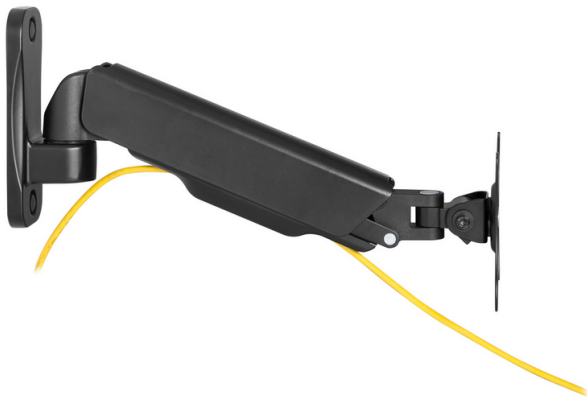

650136 17"-32" Single Monitor Wall-Mounted Bracket, Arm length:290mm

Product Images

Short Description

1. Max. VESA: 100x100
2. Max. Load Capacity: 9Kg (per screen)
3. Screen Rotation: 360°
4. Gas spring structure offers perfect counterbalance presentation in all directions
5. Built-in spring tension gauge can be easily adjusted to fit varied weights on the arm
6. VESA standards compliant

7. Free-tilting design for multiple monitor viewing angles
8. Slide-in wall plate provides easy access for attachment and detachment
9. Cable clips keep cables organized and protected

Description

The equip® 17"-32" Single Monitor Wall-Mounted Bracket with a gas spring structure is a versatile and space-efficient solution for displaying a single flat-panel monitor within the 17 to 32-inch range. Designed for wall mounting, this bracket combines sleek aesthetics with ergonomic functionality.

The gas spring mechanism enables effortless height adjustment, tilt, swivel, and rotation, allowing you to find the perfect viewing angle and positioning for optimal comfort and productivity. This bracket is particularly beneficial in freeing up valuable desk space and creating a clean, organized workspace.

Compatible with a range of monitor sizes, it suits various environments including offices, home workstations, or gaming setups. Its integrated cable management system helps keep cords tidy and out of sight. The gas spring structure ensures smooth adjustments while maintaining stability. The 17"-32" Single Monitor Wall-Mounted Bracket offers a practical and adjustable solution to elevate your monitor experience while enhancing your workspace aesthetics.