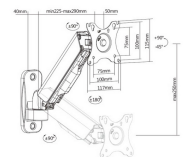

650136 17"-32" Single Monitor Wall-Mounted Bracket, Arm length:290mm

Product Images

Short Description

1. Max. VESA: 100x100
2. Max. Load Capacity: 9Kg (per screen)
3. Screen Rotation: 360°
4. Gas spring structure offers perfect counterbalance presentation in all directions
5. Built-in spring tension gauge can be easily adjusted to fit varied weights on the arm
6. VESA standards compliant

7. Free-tilting design for multiple monitor viewing angles
8. Slide-in wall plate provides easy access for attachment and detachment
9. Cable clips keep cables organized and protected

Description

The equip® 17"-32" Single Monitor Wall-Mounted Bracket with a gas spring structure is a versatile and space-efficient solution for displaying a single flat-panel monitor within the 17 to 32-inch range. Designed for wall mounting, this bracket combines sleek aesthetics with ergonomic functionality.

Installation Video

Additional Information

Color	Black
EAN	4015867229347
Model Number	650136
Compatible Display Size	17"-32", 17"-32"
VESA support	75 x 75, 100 x 100
Approval and Compliance	RoHS
Compatible display size	17-32"
Package Contents	650136 User manual Screws kits
Product weight (kg)	1.28
Dimensions (W x D x H)	315 x 321 x 117 mm
Screen Rotation	+180°~-180°
Quick Installation VESA Plate	Yes
Support Curved TV (Monitors)	Yes
Cable management	Yes
Installation	Wall Mounted
Material	Plastic, Stainless Steel, Aluminum
VESA compatibility	100x100,75x75
Tilt range	+90°~-45°

Screens support quantity	1
Pan (Swivel) range	+90°~-90°
Mount	Wall mount
Load Capacity (kg)	2~9kg