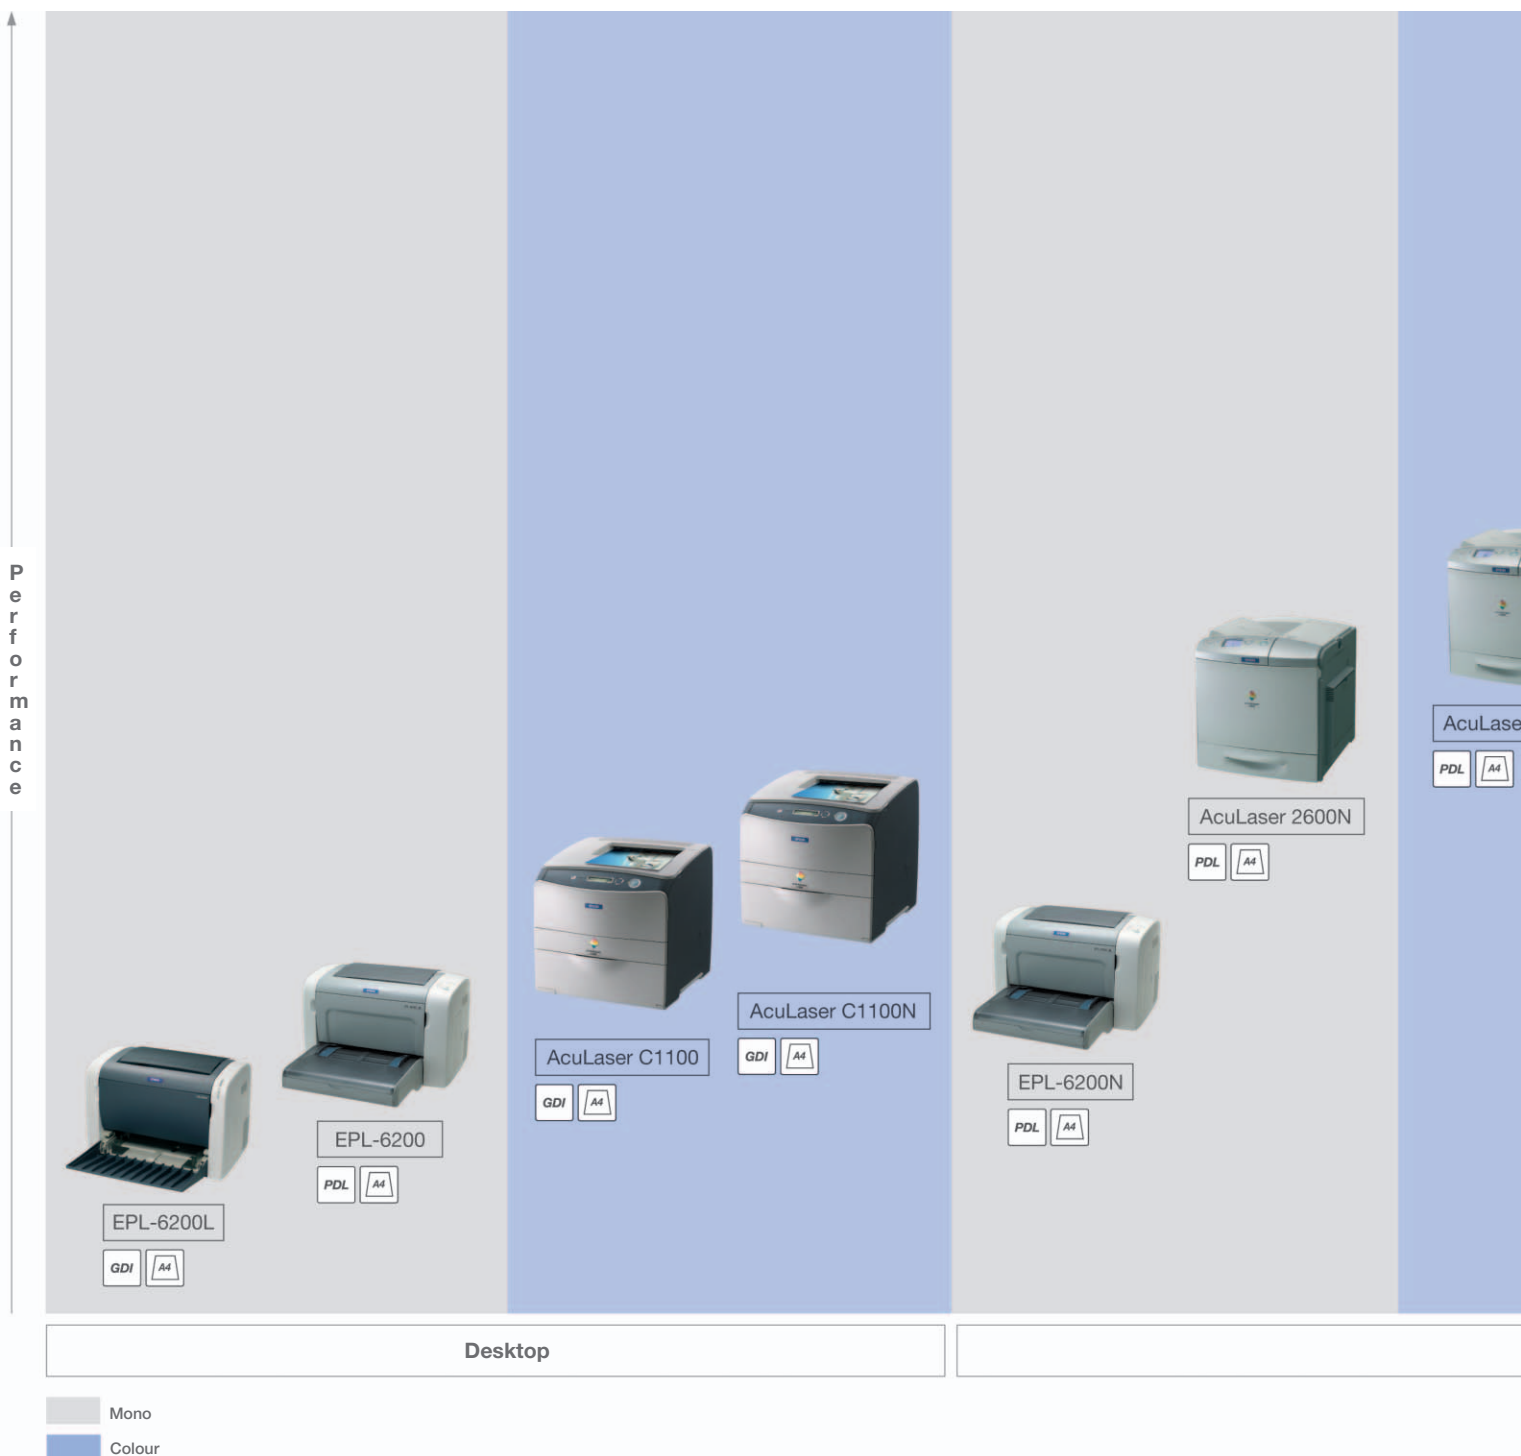

Epson offers a comprehensive range of mono and colour laser printers. From desktop models for individuals, to products shared by small or large workgroups, we can save you time, space and money.

GDI (Graphical Device Interface)

A GDI printer uses the PC as the print engine to render pages before sending them direct to print.

PDL (Printer Description Language)

A PDL printer has a built-in controller that can understand several printer languages such as ESC/Page, PCL or PostScript.