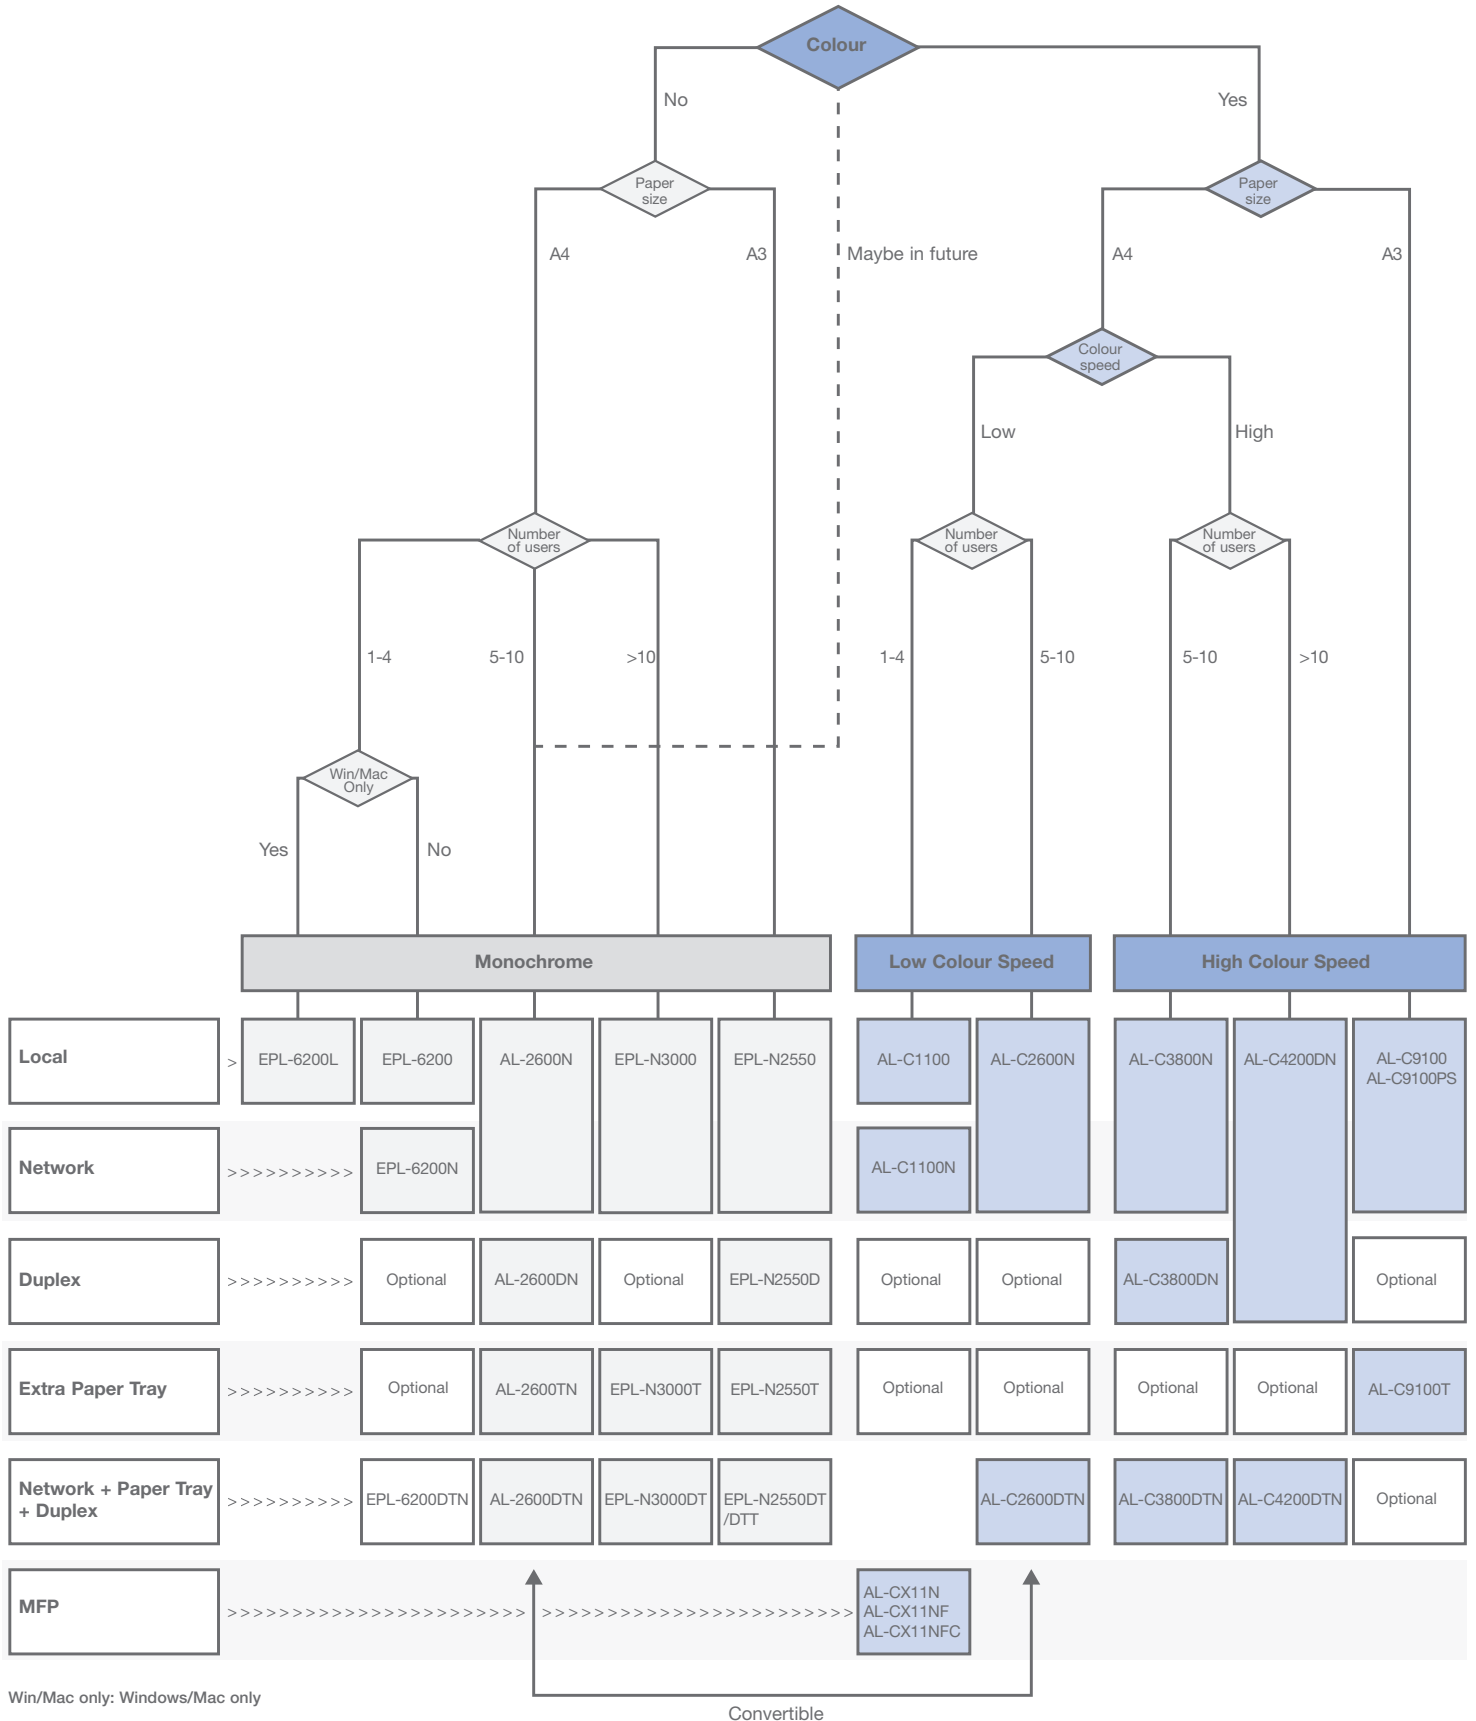

However large or small your business, we have designed a solution to meet your needs. Use the product selector below for a convenient way to decide on the most suitable models.