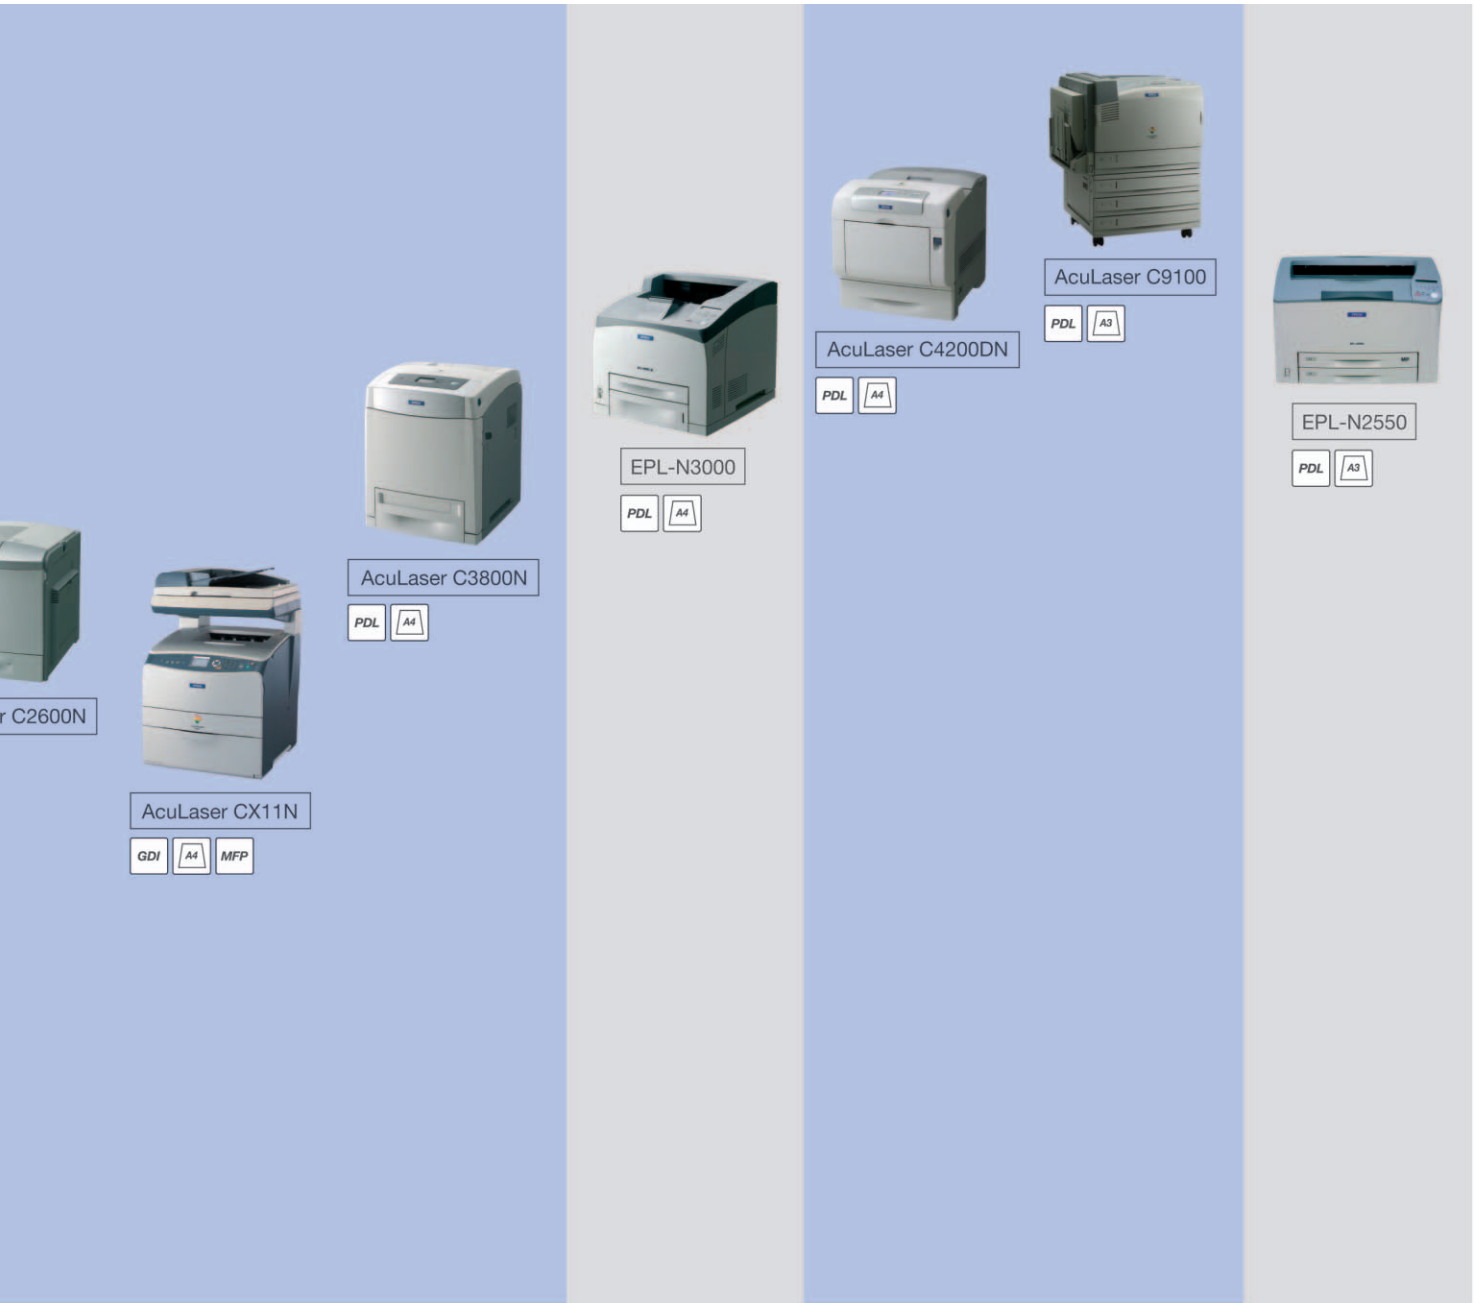

Desktop Printer

Compact enough to sit neatly on a desk, the printer makes maximum space available for the individual user. The USB or parallel cable offers a quick and easy connection directly to a single computer. Perfect for home or business use.

Small Workgroup Printer

Epson's flexible, compact, reliable printers can be shared by 2-10 people in an SMB or corporate environment. Place on a desk or small cabinet for easy access. Connect via a network – either through the printer's interface or a host computer.

Large Workgroup Printer

Placed centrally in an SMB or corporate environment, Epson printers can easily be shared by 10 people or more. The built-in hardware network interface enables direct connection for instant access by all. Print quality copies up to A3 in size.

Small Workgroup

Large Workgroup