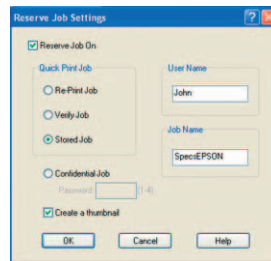

Before printing, just select the 'Reserve Job' function and assign a confidential code to your project. You can also assign a job name and/or a user name for fast retrieval. Your job will then be sent to the printer and stored on its hard drive until you insert your code. It's a simple, secure and efficient solution that prevents other users from seeing your documents.

*see printer specifications for compatibility

Wifi printing wherever and whenever you need

Epson wifi adds two key functions to your Epson printers and all-in-ones;

1) The EpsonNet Wireless 802.11b/g lets you use your printers in any location in your office or work environment without the need for a cable-based network.
2) The 10/100 Base Tx External Print Server turns printers without a network interface into networked printers by connecting them via the USB port.

Wifi functions are compatible with a wide range of Epson printers, including colour laser, inkjet, all-in-one and dot matrix. In addition you can scan documents through the network using your Epson all-in-one.

- High speed printing and scanning on wireless and wired networks
- Secured connection thanks to WEP/WPA2/LEAP support
- Supports AOSS Buffalo easy setup technology
- Compact footprint allows easy positioning in any office
- Anti-theft slot for compatible secured cables