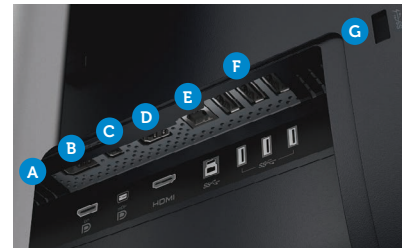

Easily adjust the panel to your preferred viewing position.

Connectors

- A AC Power
- B DisplayPort
- C Mini DisplayPort
- D HDMI (v1.4)
- E USB upstream
- F USB downstream
- G USB downstream (BC 1.2)**

Connectivity	
Connectors	HDMI, 4 x USB 3.0 ⁷ (including one 1.5A charging port), DisplayPort 1.2 ¹ / mini-DisplayPort, 6-in-1 media card reader
Dell soundbar (optional)	AC511

Features	
Stand	Height adjustable stand (90 mm), tilt (Maximum: 6° forward or 22° backward) swivel, pivot and built-in cable management
Security	Security lock slot (security lock not included)
VESA mounting support (wall mount sold separately)	Dell Quick Release feature (100 mm x 100 mm)

- Focus on ultra fine details even at close range with this monitor's extremely high pixel density.
- See four times more data than Full HD — easily — with the Ultra HD 3840 x 2160¹⁰ resolution and large 23.8" screen.
- Ultra-wide 178°/178° viewing angle offers consistent color and performance from edge to edge.
- Enjoy optimal comfort with full set of flexible viewing options including height adjustable stand, with pivot, tilt and swivel capabilities.
- Experience uncompromising picture quality and connect easily to your desktop and laptop with digital connectivity including HDMI 1.4, mini-DisplayPort and DisplayPort 1.2¹.