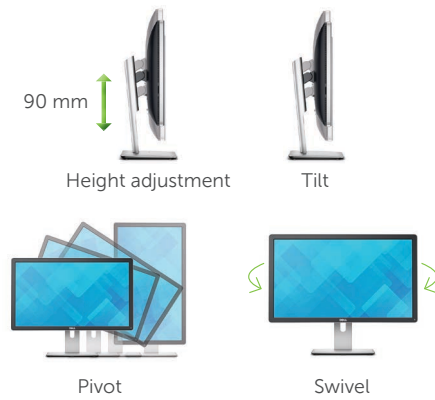

Easily adjust the panel to your preferred viewing position.

Connectors

- A AC Power
- B DisplayPort
- C Mini DisplayPort
- D HDMI (v1.4)
- E USB upstream
- F USB downstream
- G USB downstream (BC 1.2)**

Key benefits of Dell UltraSharp 24 Ultra HD Monitor | UP2414Q

UP2414Q	Key benefits
Ultra HD resolution	View 4 times more data than Full HD
Extremely high pixel density	Visualize finest details
23.8" VIS	Expansive screen
4 USB 3.0⁷ ports	Easily connect multiple accessories.
DisplayPort 1.2¹	Enables Ultra HD 3840 x 2160 ¹⁰ resolution at 60 Hz
Hardware calibration	Simplify deployment and enable alternate color spaces
HDMI (v1.4)	Allows HDMI connection at full panel native resolution

- Focus on ultra fine details even at close range with this monitor's extremely high pixel density.
- See four times more data than Full HD — easily — with the Ultra HD 3840 x 2160¹⁰ resolution and large 23.8" screen.
- Ultra-wide 178°/178° viewing angle offers consistent color and performance from edge to edge.
- Enjoy optimal comfort with full set of flexible viewing options including height adjustable stand, with pivot, tilt and swivel capabilities.
- Experience uncompromising picture quality and connect easily to your desktop and laptop with digital connectivity including HDMI 1.4, mini-DisplayPort and DisplayPort 1.2¹.