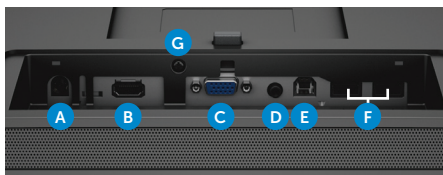

- Display content and stream audio directly from your smartphone/tablet to your monitor and charge it at the same time when you connect your device via HDMI (MHL) to your monitor.
- Two USB 2.0 ports on the S2715H offer you the option to connect to more devices such as keyboard, mouse and thumb drives.
- VESA mount capability offers you the choice to wall mount or attach the monitor panel to the optional Dell Single Monitor Arm Stand for a clutter-free desk top.
- Easily customize to your preferred viewing angle by tilting 5° forward or 21° backward.

Flexible tilt feature lets you adjust the monitor to an angle that fits your viewing needs.

Connectivity

- A Power adapter
- B HDMI/MHL
- C VGA
- D Audio line-in
- E USB upstream
- F USB downstream x 2
- G Stand lock
- H Headphone port
- I Speaker grill

Connectivity

Connectors	HDMI (MHL), 2 x USB 2.0, VGA, audio line-in and headphone port
------------	--

Design features

Stand	Tilt (Typical: 5° forward or 21° backward; Maximum: 6° forward or 22° backward) and built-in cable management
VESA mounting support (wall mount kit sold separately)	Dell Quick Release feature (100 mm x 100 mm)
Security	Security lock slot (security lock not included)