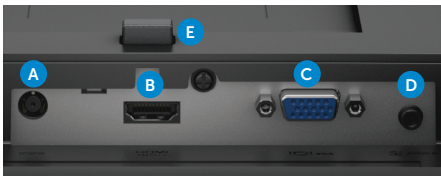

- Display content and stream audio directly from your smartphone/tablet to your monitor and charge it at the same time when you connect your device via HDMI (MHL) to your monitor.
- VESA mount capability offers you the choice to wall mount or attach the monitor panel to the optional Dell Single Monitor Arm for a clutter-free desk top.
- Easily customize to your preferred viewing angle by tilting 5° forward or 21° backward.

Designed to expand your home computing experience.

Connectors

- A Power adapter
- B HDMI/MHL
- C VGA
- D Audio line-in
- E Stand lock
- F Headphone port

What's in the box?

Monitor, stand, stand base, cable cover, power cable (varies by country), power adapter, HDMI cable, Drivers and documentation media, Quick Set Up Guide, Safety and regulatory information.